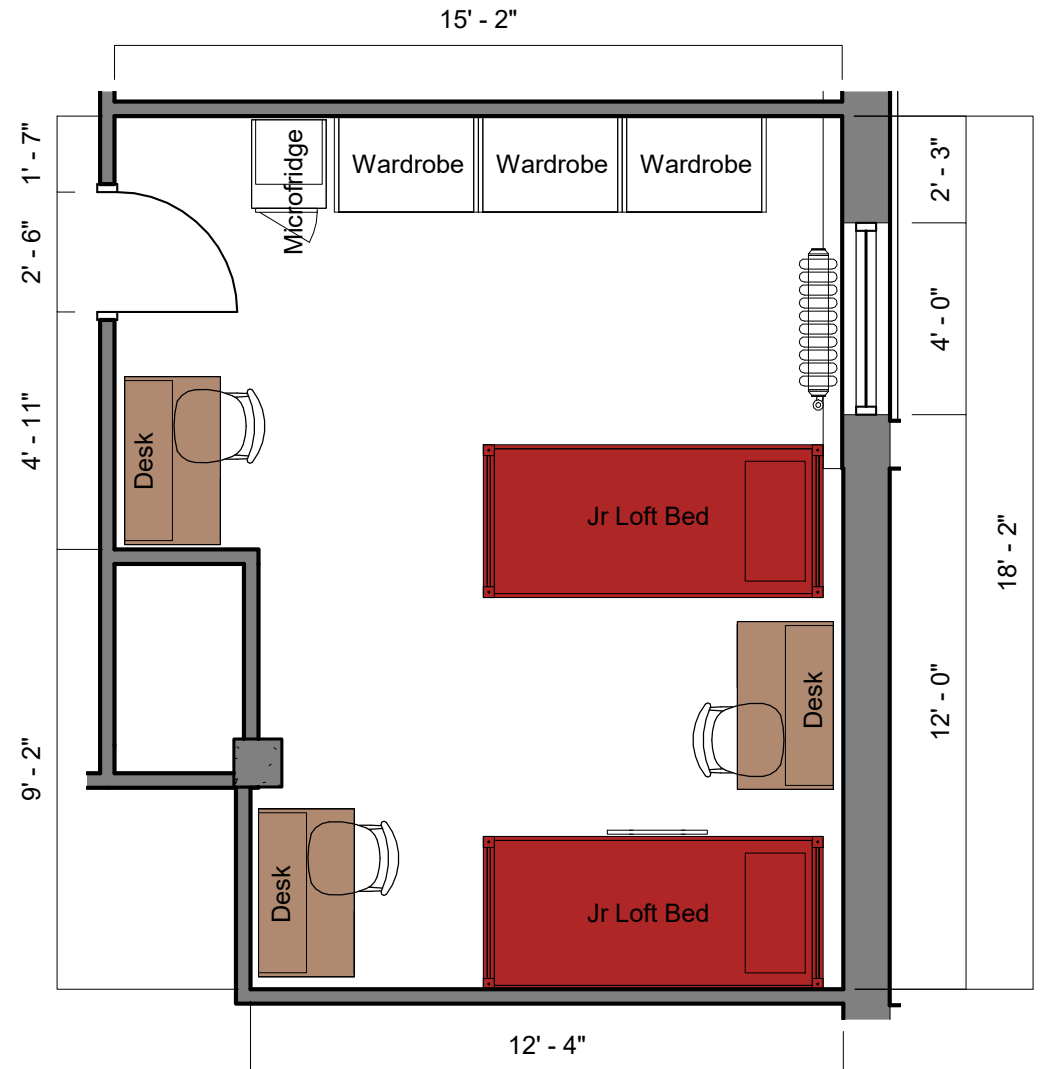

Bed

Mattress Twin XL	80"L x 36"W x 8"H
Frame	82"L x 36"W
Space Under Bed	32" Floor to Base

Desk

Dimensions	42"W x 24"L x 32"H
Writing Surface	40"W x 22"L
Drawer	14"W x 21"L x 4"H
Open Shelves (2)	14"W x 21"L x 8"H each

Wardrobe

Top Shelf	34"W x 22"L x 8"H
Hanging Bar	33"H
Storage	18"W x 20"L x 8"H

Baker East

3/room w/corridor bath
w/out a/c (Rate III)