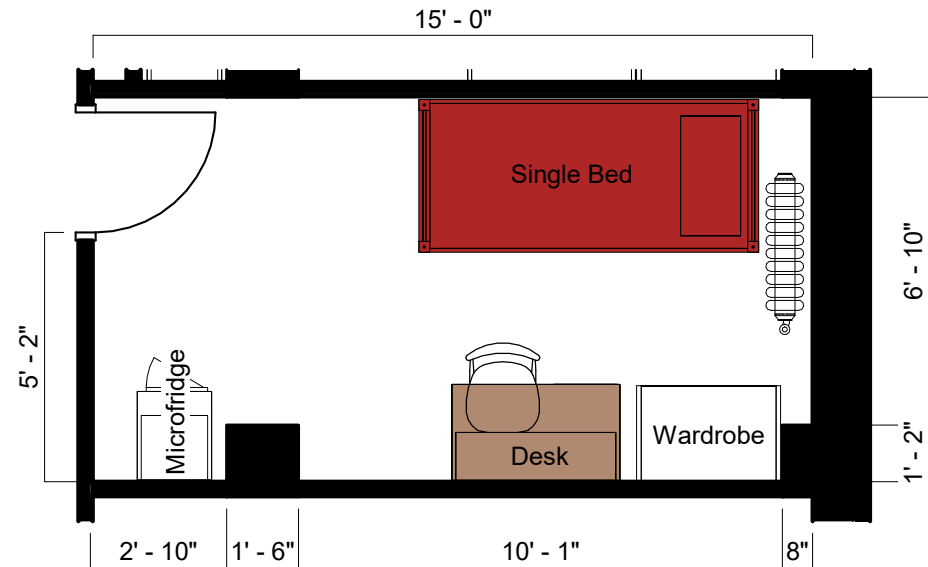

Bed

Mattress
Twin XL 80"L x 36"W x 8"H

Frame 82"L x 36"W

Space Under Bed 10" to 14"
floor to base

Desk

Dimensions 42"W x 24"L x 32"H

Writing Surface 40"W x 22"L

Drawer 14"W x 21"L x 4"H

Open Shelves (2) 14"W x 21"L x 8"H
each

Storage

Top Shelf 34"W x 22"L x 8"H

Hanging Bar 33"H

Storage 18"W x 20"L x 8"H

Baker East

1/room w/corridor bath
w/out a/c (Rate II)

THE OHIO STATE UNIVERSITY
OFFICE OF STUDENT LIFE