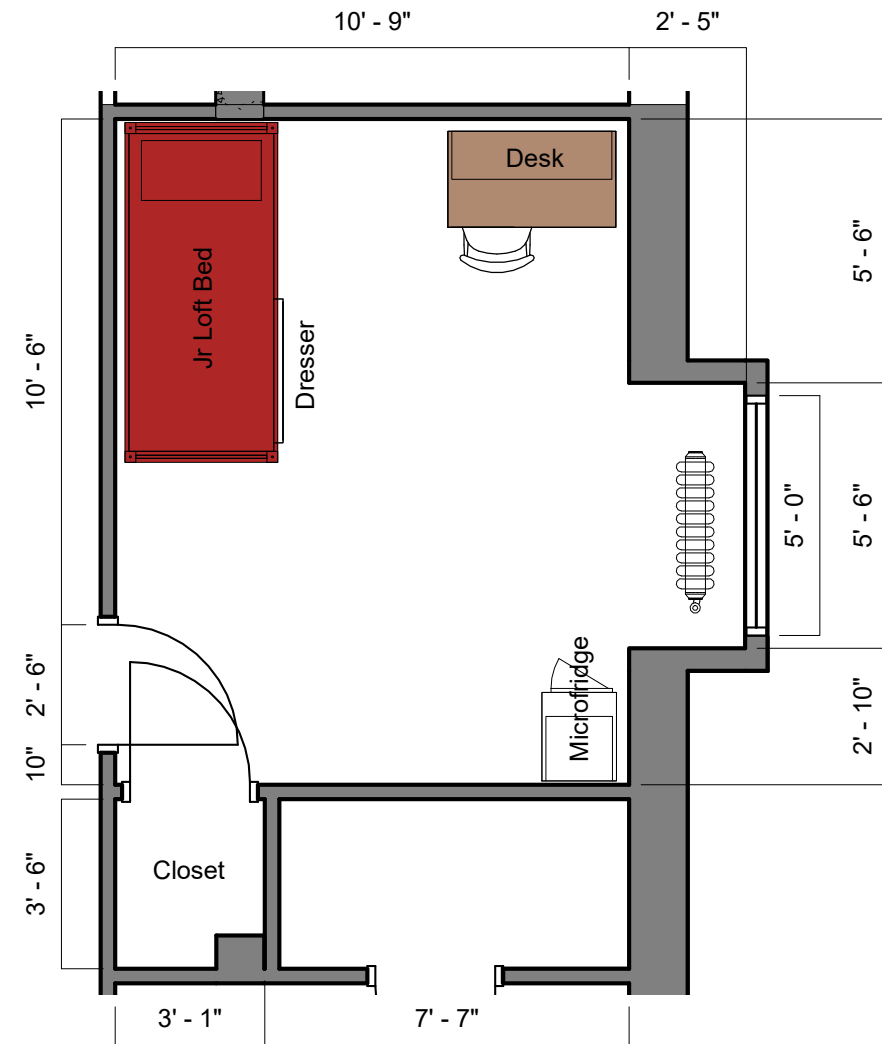

Bed

Mattress Twin XL	80"L x 36"W x 8"H
Frame	82"L x 36"W
Space Under Bed	32" Floor to Base

Desk

Dimensions	42"W x 24"L x 32"H
Writing Surface	40"W x 22"L
Drawer	14"W x 21"L x 4"H
Open Shelves (2)	14"W x 21"L x 8"H each

Storage

Dresser Drawer (3)	28"W x 16"L x 8"H
--------------------	-------------------

Baker East

1/supersingle
w/corridor bath w/out
a/c (Rate I)

THE OHIO STATE UNIVERSITY
OFFICE OF STUDENT LIFE