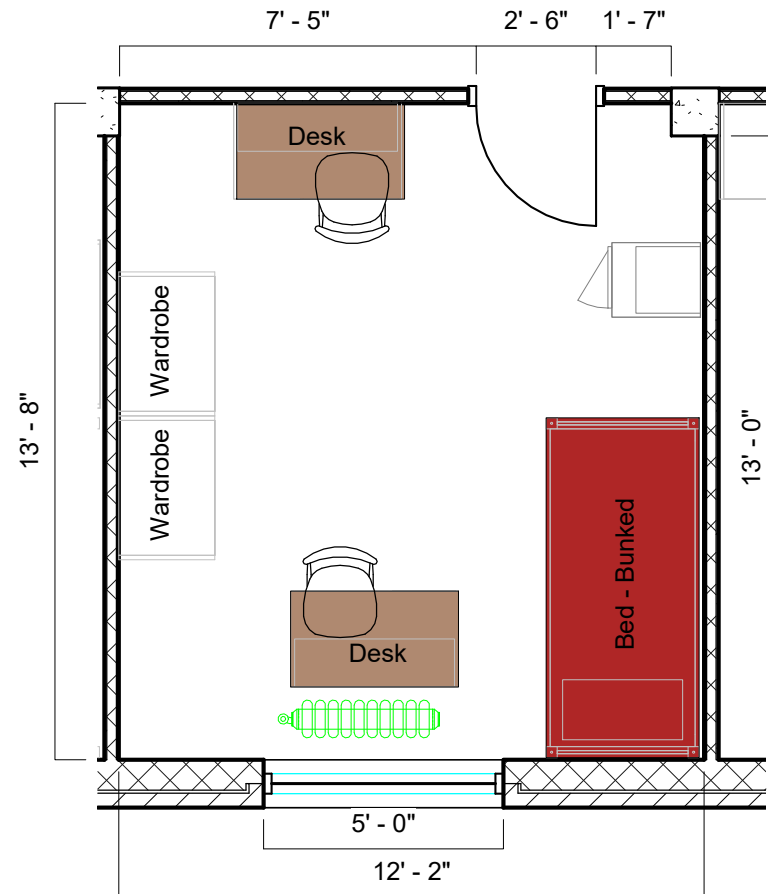

Bed

Mattress
Twin XL 80"L x 36"W x 8"H

Frame 82"L x 36"W

Space Under Bed 10" to 14"
floor to base

Desk

Dimensions 42"W x 24"L x 32"H

Writing Surface 40"W x 22"L

Drawer 14"W x 21"L x 4"H

Open Shelves (2) 14"W x 21"L x 8"H
each

Wardrobe

Top Shelf 34"W x 22"L x 8"H

Hanging Bar 33"H

Storage 18"W x 20"L x 8"H

Baker East

2/room - bunked
w/corridor bath w/out
a/c (Rate II)

THE OHIO STATE UNIVERSITY
OFFICE OF STUDENT LIFE