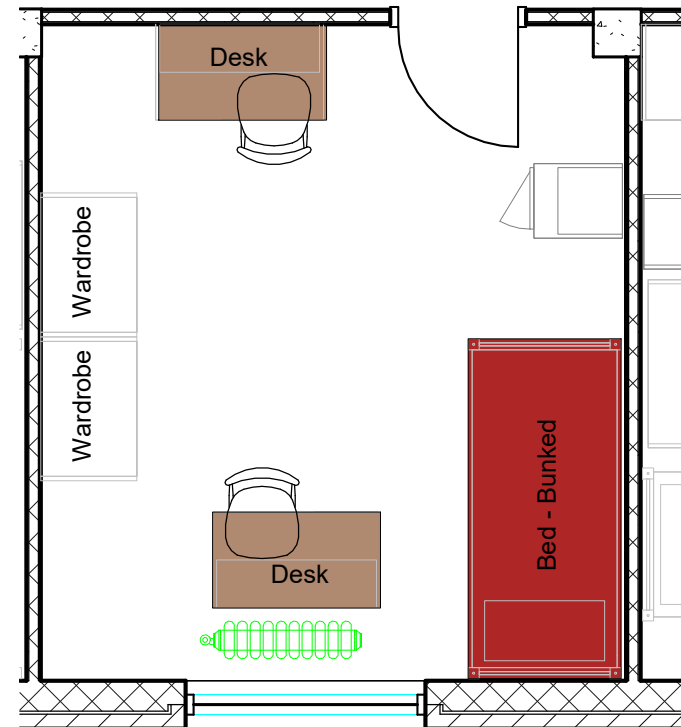

## Bed

Mattress  
Twin XL 80"L x 36"W x 8"H

Frame 82"L x 36"W

Space Under Bed 10" to 14"  
floor to base

## Desk

Dimensions 42"W x 24"L x 32"H

Writing Surface 40"W x 22"L

Drawer 14"W x 21"L x 4"H

Open Shelves (2) 14"W x 21"L x 8"H  
each

## Wardrobe

Top Shelf 34"W x 22"L x 8"H

Hanging Bar 33"H

Storage 18"W x 20"L x 8"H

## Baker East

2/room - bunked  
w/corridor bath w/out  
a/c (Rate II)

**THE OHIO STATE UNIVERSITY**  
OFFICE OF STUDENT LIFE