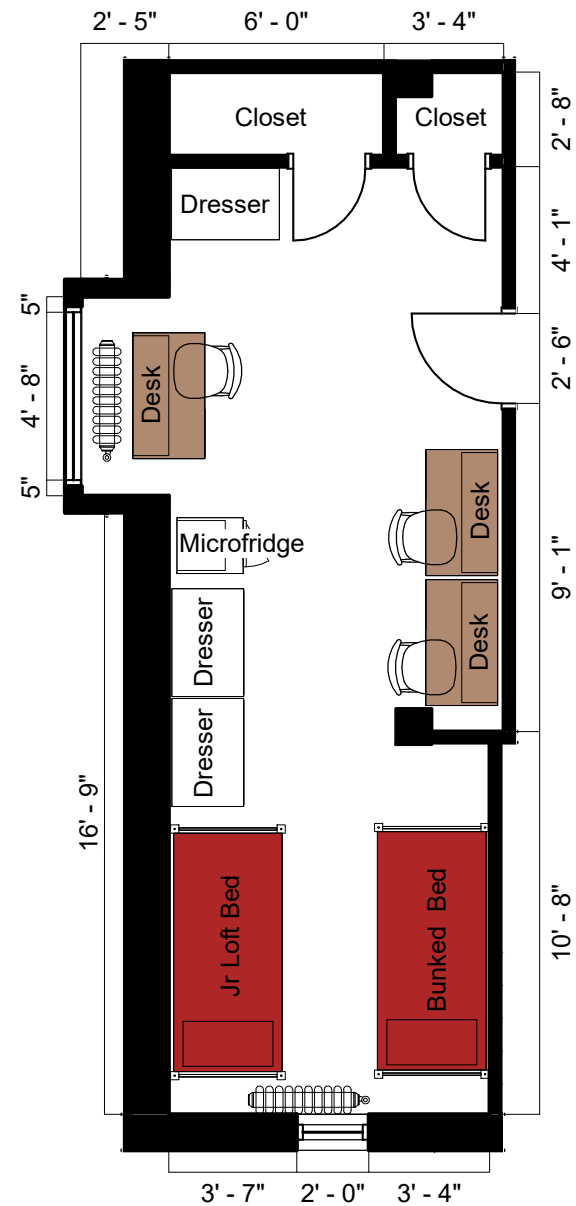

## Bed

Mattress  
Twin XL 80"L x 36"W x 8"H

Frame 82"L x 36"W

Space Under Bed Loft: 32" Bunk: 10" to 14"  
floor to base

## Desk

Dimensions 42"W x 24"L x 32"H

Writing Surface 40"W x 22"L

Drawer 14"W x 21"L x 4"H

Open Shelves (2) 14"W x 21"L x 8"H

## Storage

Dresser Drawer (3) 28"W x 16"L x 8"H