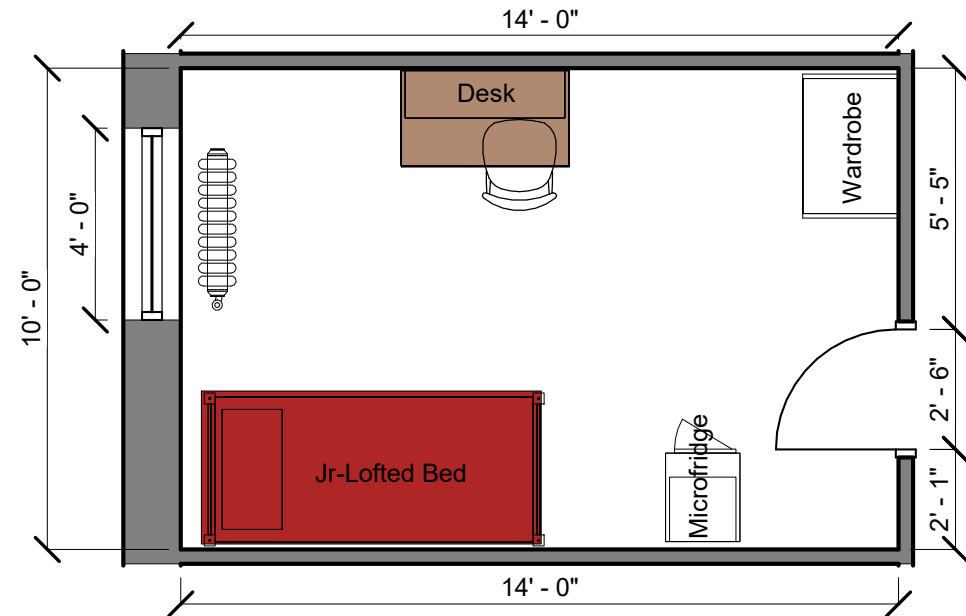

Bed

Mattress
Twin XL 80"L x 36"W x 8"H

Frame 82"L x 36"W

Space Under Bed 10" to 14"
floor to base

Desk

Dimensions 42"W x 24"L x 32"H

Writing Surface 40"W x 22"L

Drawer 14"W x 21"L x 4"H

Open Shelves (2) 14"W x 21"L x 8"H
each

Storage

Top Shelf 34"W x 22"L x 8"H

Hanging Bar 33"H

Storage 18"W x 20"L x 8"H

Baker East

1/room with corridor
bath w/out a/c (Rate II)

THE OHIO STATE UNIVERSITY
OFFICE OF STUDENT LIFE