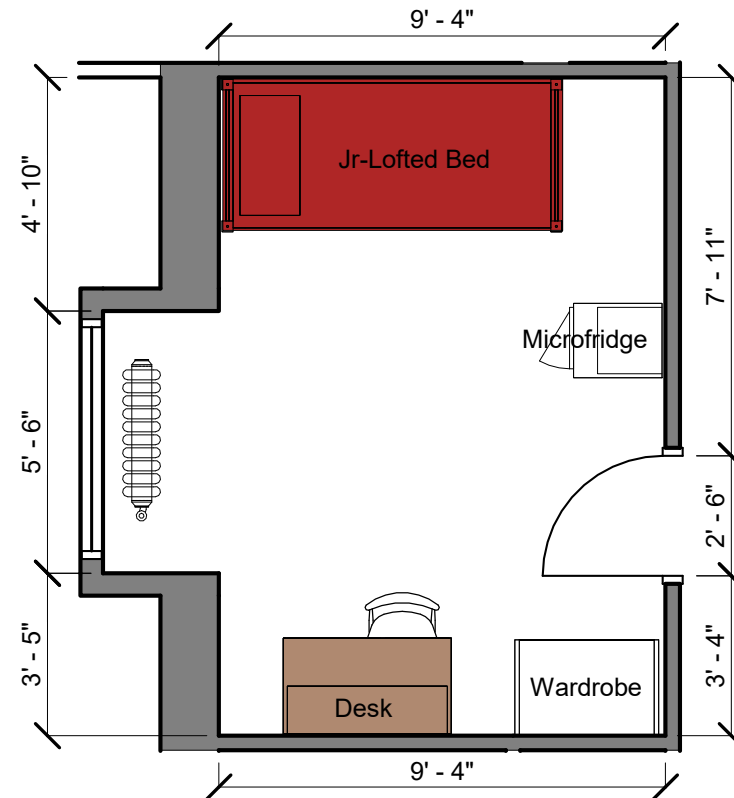

Bed

Mattress
Twin XL 80"L x 36"W x 8"H

Frame 82"L x 36"W

Space Under Bed 10" to 14"
floor to base

Desk

Dimensions 42"W x 24"L x 32"H

Writing Surface 40"W x 22"L

Drawer 14"W x 21"L x 4"H

Open Shelves (2) 14"W x 21"L x 8"H
each

Storage

Top Shelf 34"W x 22"L x 8"H

Hanging Bar 33"H

Storage 18"W x 20"L x 8"H

Baker East

1/supersingle
w/corridor bath w/out
a/c (Rate I) 4032 4035

THE OHIO STATE UNIVERSITY
OFFICE OF STUDENT LIFE