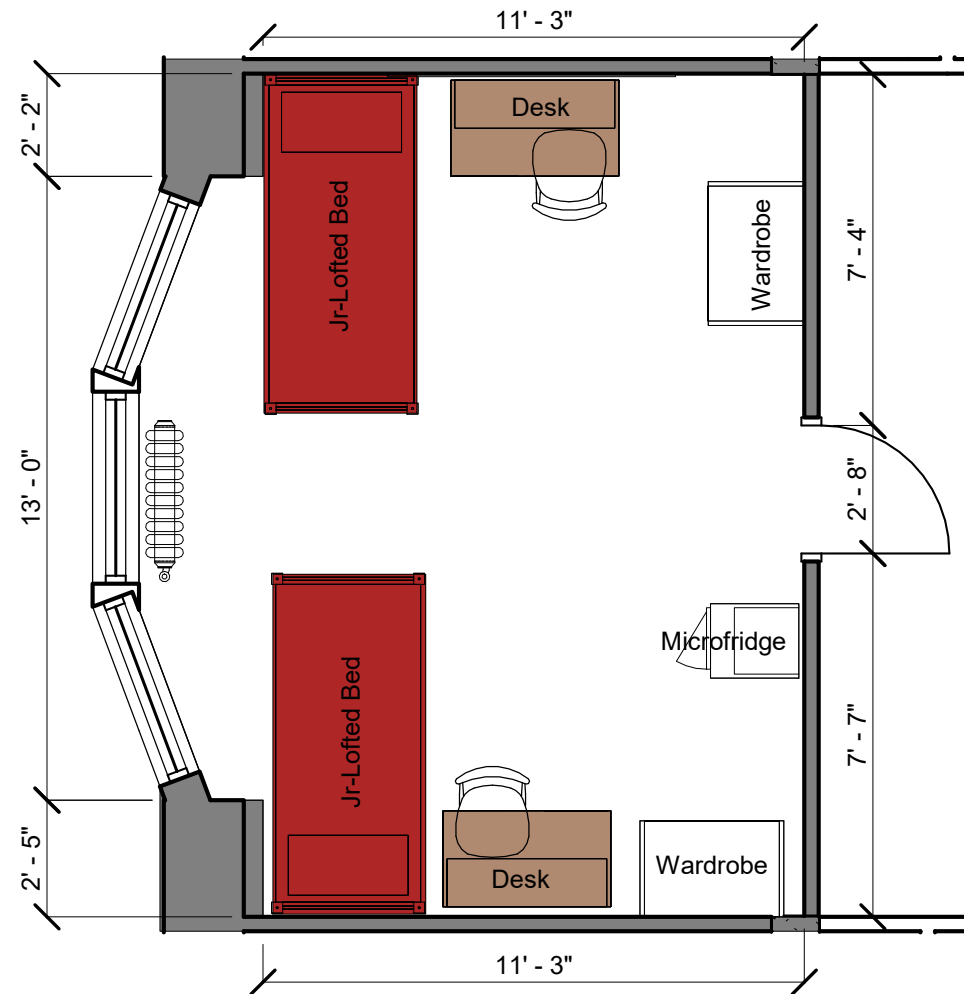

## Bed

Mattress  
Twin XL 80"L x 36"W x 8"H

Frame 82"L x 36"W

Space Under Bed 10" to 14"  
floor to base

## Desk

Dimensions 42"W x 24"L x 32"H

Writing Surface 40"W x 22"L

Drawer 14"W x 21"L x 4"H

Open Shelves (2) 14"W x 21"L x 8"H  
each

## Storage

Top Shelf 34"W x 22"L x 8"H

Hanging Bar 33"H

Storage 18"W x 20"L x 8"H

## Baker East

2/room w/corridor bath  
w/out a/c (Rate III)

**THE OHIO STATE UNIVERSITY**  
OFFICE OF STUDENT LIFE