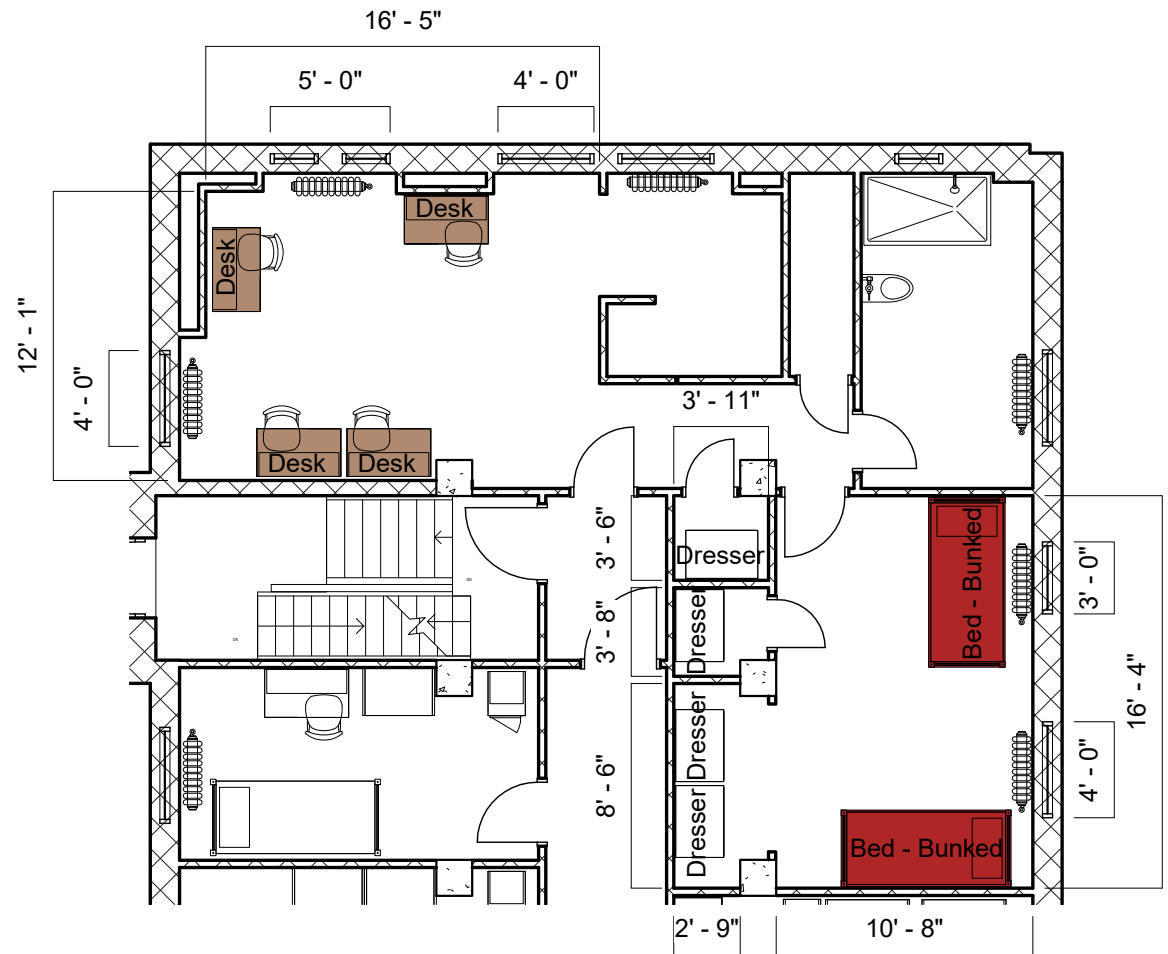

Bed

Mattress
Twin XL 80"L x 36"W x 8"H

Frame 82"L x 36"W

Space Under Bed 10" to 14"
floor to base

Desk

Dimensions 42"W x 24"L x 32"H

Writing Surface 40"W x 22"L

Drawer 14"W x 21"L x 4"H

Open Shelves (2) 14"W x 21"L x 8"H
each

Storage

Dresser Drawer (3) 28"W x 16"L x 8"H

Baker West

4/room w/bath and a/c
(Rate I)

THE OHIO STATE UNIVERSITY
OFFICE OF STUDENT LIFE