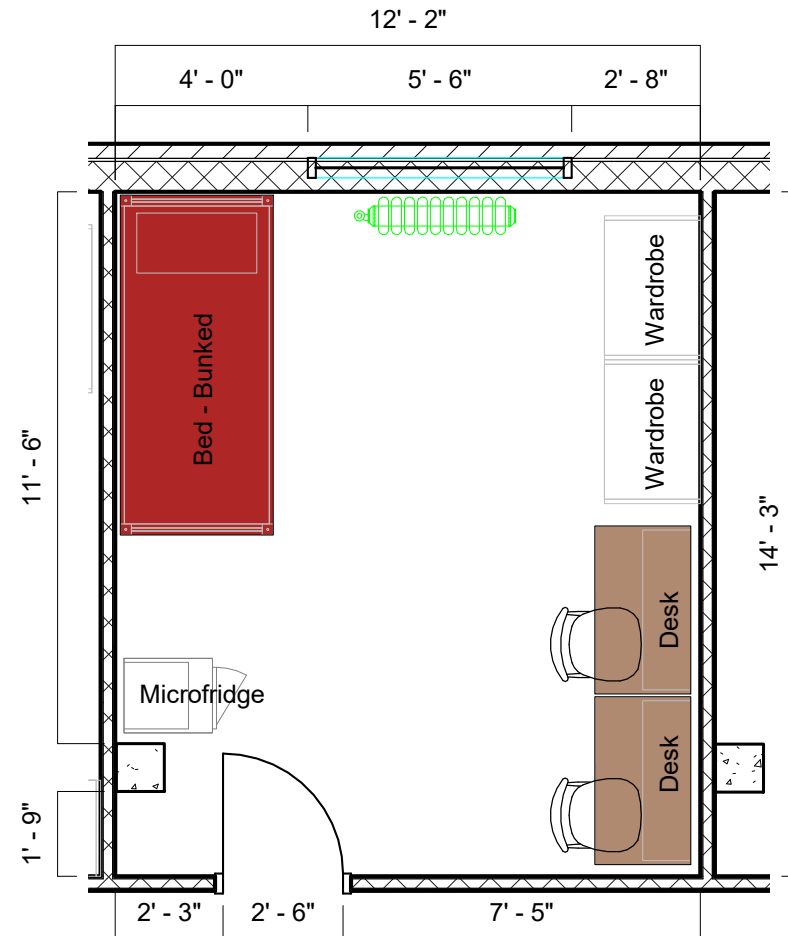

## Bed

Mattress  
Twin XL 80"L x 36"W x 8"H

Frame 82"L x 36"W

Space Under Bed 10" to 14"  
floor to base

## Desk

Dimensions 42"W x 24"L x 32"H

Writing Surface 40"W x 22"L

Drawer 14"W x 21"L x 4"H

Open Shelves (2) 14"W x 21"L x 8"H  
each

## Wardrobe

Top Shelf 34"W x 22"L x 8"H

Hanging Bar 33"H

Storage 18"W x 20"L x 8"H

## Baker West

2/room - bunked  
w/corridor bath w/o a/c  
(Rate II)

**THE OHIO STATE UNIVERSITY**  
OFFICE OF STUDENT LIFE