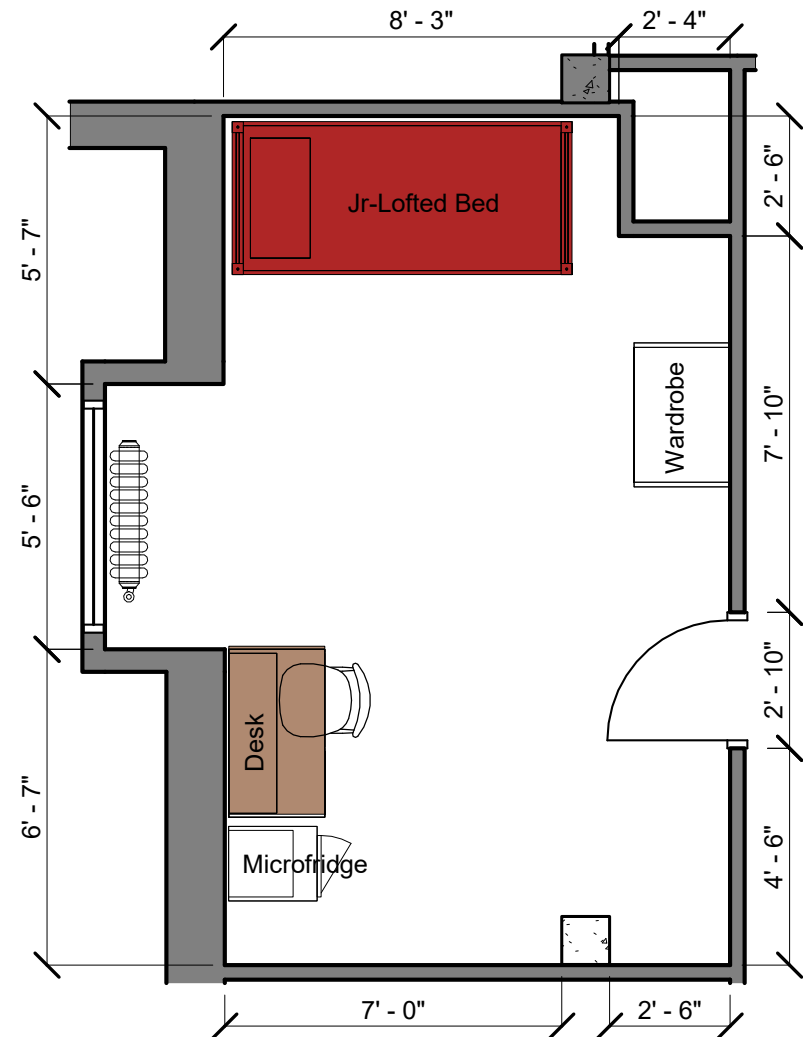

## Bed

Mattress  
Twin XL 80"L x 36"W x 8"H

Frame 82"L x 36"W

Space Under Bed 10" to 14"  
floor to base

## Desk

Dimensions 42"W x 24"L x 32"H

Writing Surface 40"W x 22"L

Drawer 14"W x 21"L x 4"H

Open Shelves (2) 14"W x 21"L x 8"H  
each

## Storage

Top Shelf 34"W x 22"L x 8"H

Hanging Bar 33"H

Storage 18"W x 20"L x 8"H