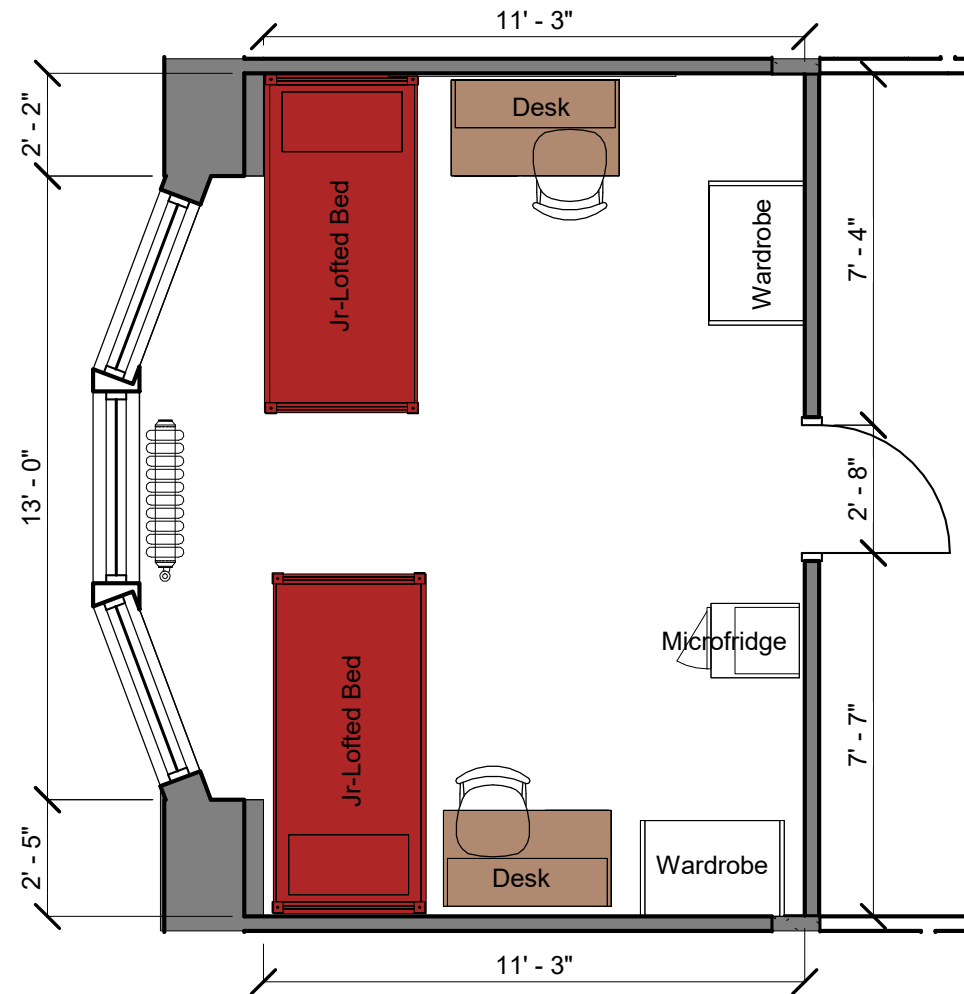

## Bed

Mattress  
Twin XL 80"L x 36"W x 8"H

Frame 82"L x 36"W

Space Under Bed 10" to 14"  
floor to base

## Desk

Dimensions 42"W x 24"L x 32"H

Writing Surface 40"W x 22"L

Drawer 14"W x 21"L x 4"H

Open Shelves (2) 14"W x 21"L x 8"H  
each

## Storage

Top Shelf 34"W x 22"L x 8"H

Hanging Bar 33"H

Storage 18"W x 20"L x 8"H