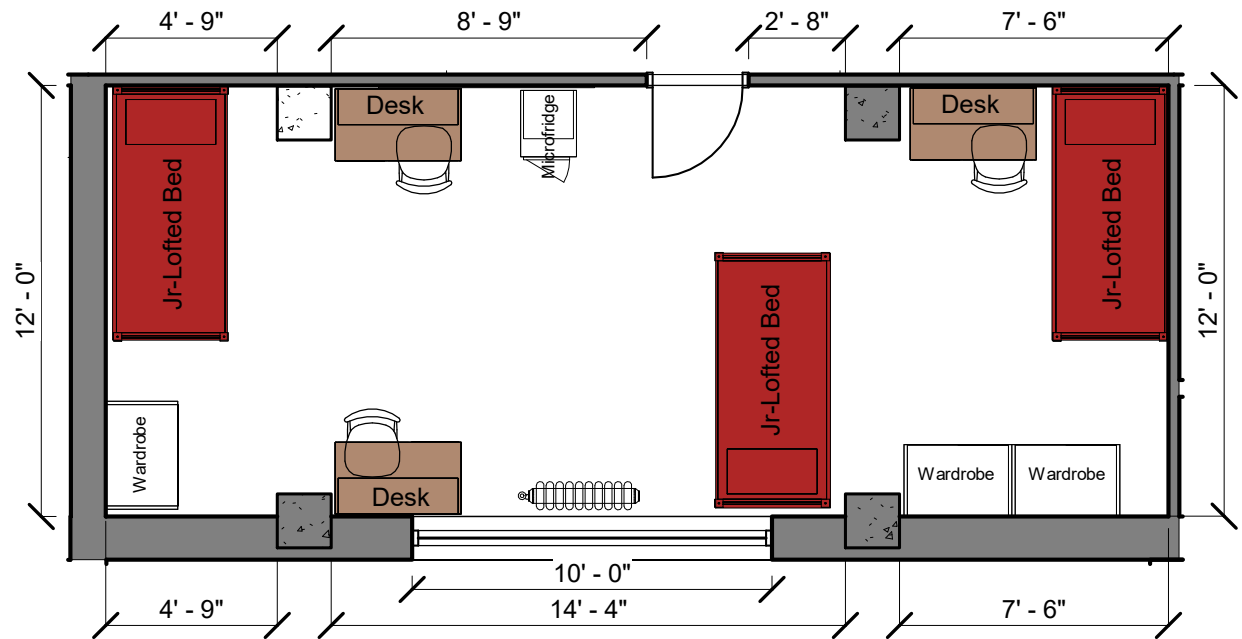

Bed

Mattress
Twin XL 80"L x 36"W x 8"H

Frame 82"L x 36"W

Space Under Bed 10" to 14"
floor to base

Desk

Dimensions 42"W x 24"L x 32"H

Writing Surface 40"W x 22"L

Drawer 14"W x 21"L x 4"H

Open Shelves (2) 14"W x 21"L x 8"H
each

Storage

Top Shelf 34"W x 22"L x 8"H

Hanging Bar 33"H

Storage 18"W x 20"L x 8"H

Baker West

3/room w/corridor bath
w/out a/c (Rate III)

THE OHIO STATE UNIVERSITY
OFFICE OF STUDENT LIFE