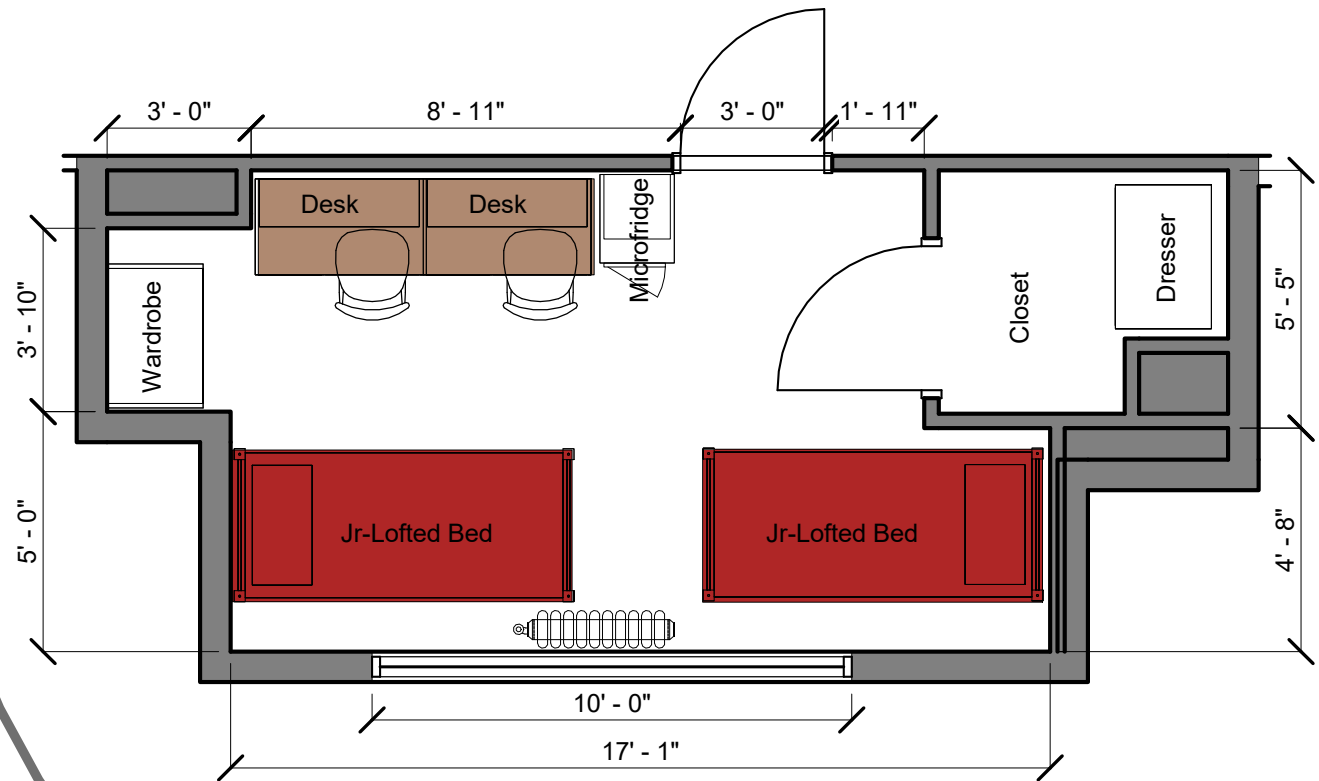

Bed

Mattress
Twin XL 80"L x 36"W x 8"H

Frame 82"L x 36"W

Space Under Bed 32"
floor to base

Desk

Dimensions 42"W x 24"L x 32"H

Writing Surface 40"W x 22"L

Drawer 14"W x 21"L x 4"H

Open Shelves (2) 14"W x 21"L x 8"H
each

Storage

Top Shelf 34"W x 22"L x 8"H

Hanging Bar 33"H

Storage 18"W x 20"L x 8"H

Dresser Drawer (3) 28"W x 16"L x 8"H

Baker West

2/room w/corridor bath
w/out a/c (Rate III)
4148T