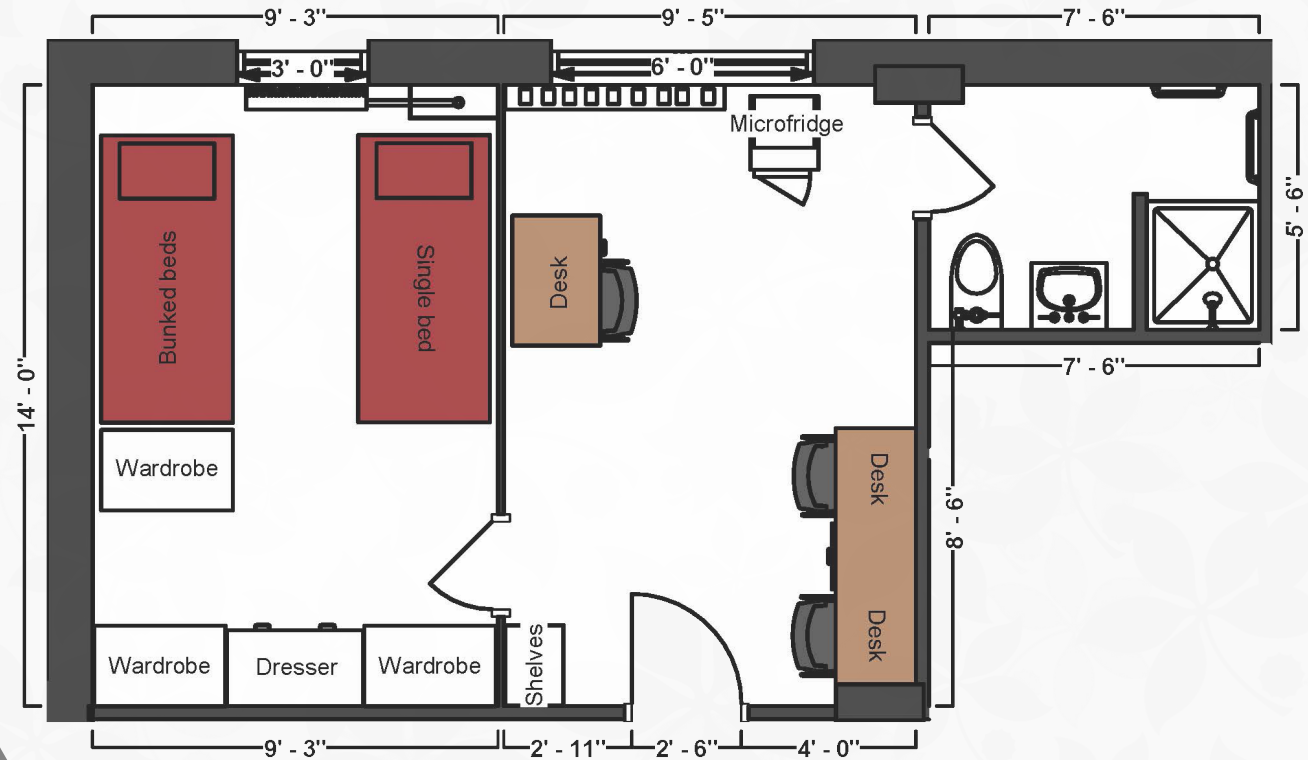

Bed

Mattress Twin XL	80" L x 36" W
Frame	82" L x 36" W
Space Under Bed	11" to 14" floor to base

Built-in Desk

Dimensions	34" W x 22" L
Drawers	12" W x 20" L x 8" H
Overhead Storage	34" W x 11" L x 12" H

Unattached Desk

Dimensions	42" W x 24" L x 32" H
Writing Surface	40" W x 22" L
Open Shelves (2)	14" W x 21" L x 8" H each

Storage

Hanging Area	34" W x 18" L x 60" H
Small Drawers	34" W x 16" L x 4" H
Large Drawers	15" W x 15" L x 4" H

Barrett House

3/suite w/bath
& a/c (Rate II)

THE OHIO STATE UNIVERSITY

OFFICE OF STUDENT LIFE