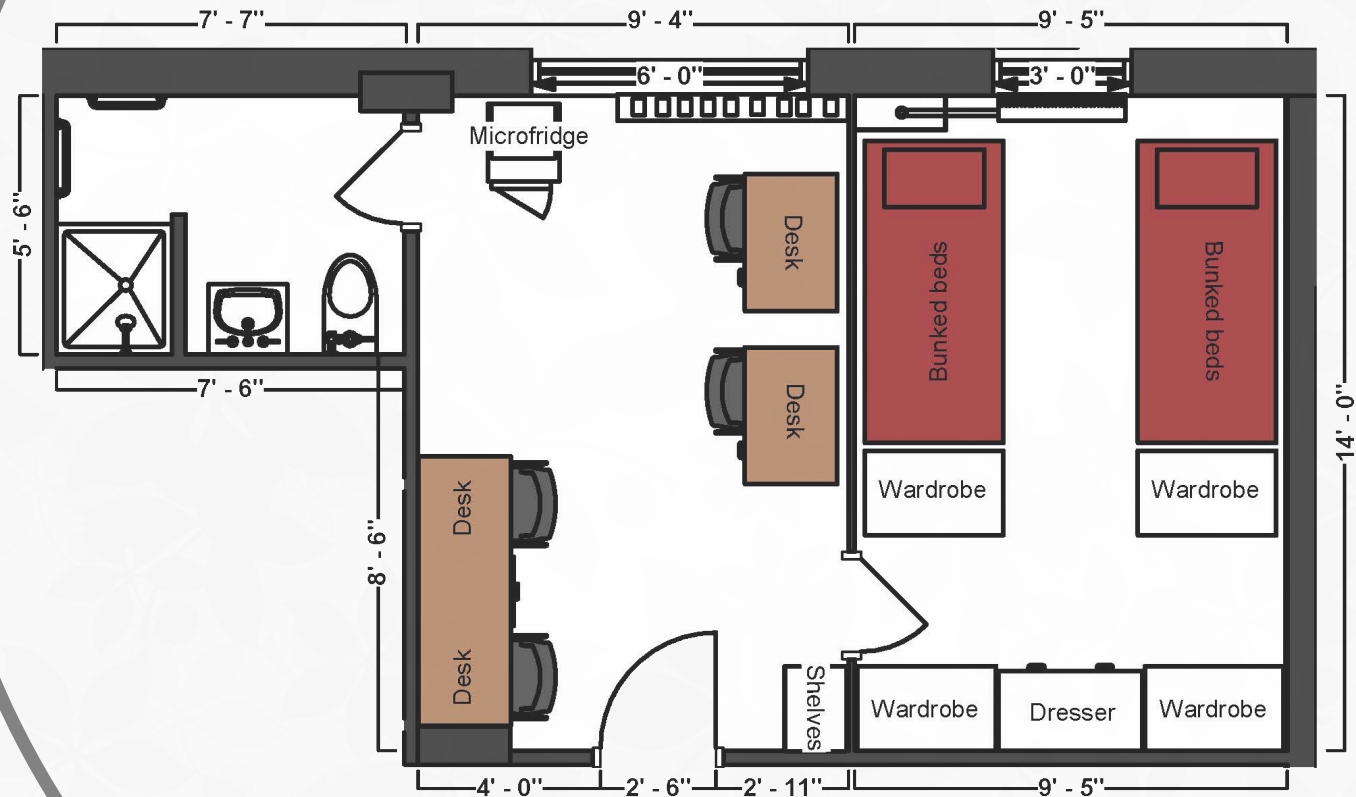

Bed

Mattress Twin XL	80" L x 36" W
Frame	82" L x 36" W
Space Under Bed	11" to 14" floor to base

Built-in Desk

Dimensions	34" W x 22" L
Drawers	12" W x 20" L x 8" H
Overhead Storage	34" W x 11" L x 12" H

Unattached Desk

Dimensions	42" W x 24" L x 32" H
Writing Surface	40" W x 22" L
Open Shelves (2)	14" W x 21" L x 8" H each

Storage

Hanging Area	34" W x 18" L x 60" H
Small Drawers	34" W x 16" L x 4" H
Large Drawers	15" W x 15" L x 4" H

Barrett House

4/suite w/bath
& a/c (Rate IIA)

THE OHIO STATE UNIVERSITY

OFFICE OF STUDENT LIFE