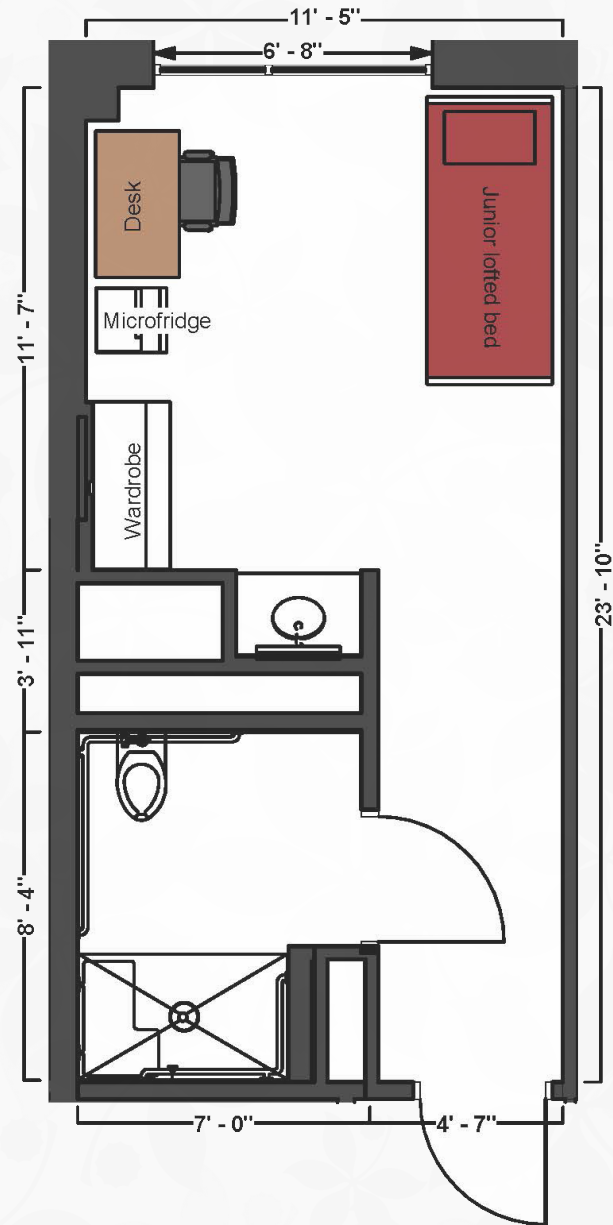

Bed

Mattress Twin XL	80" L x 36" W
Frame	85" L x 38" W
Space Under Bed	29" to 31" floor to base

Desk

Dimensions	48" W x 24" L x 32" H
Shelves	13" W x 21" L x 11" H
Drawer	11" W x 19" L x 5" H

Wardrobe

Hanging Area	38" W x 22" L x 40" H
Shelves	18" W x 20" L x 10" H

Blackburn House

1/room w/bath
& a/c (Rate I)

THE OHIO STATE UNIVERSITY

OFFICE OF STUDENT LIFE