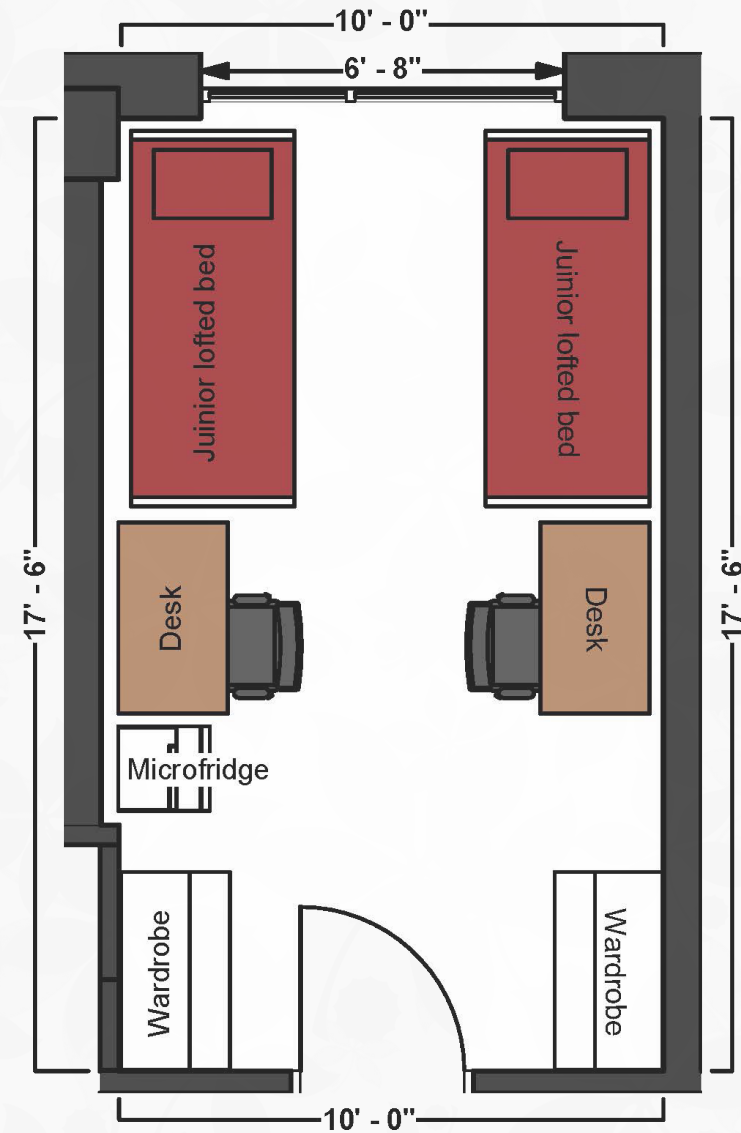

## Bed

Mattress  
Twin XL 80" L x 36" W

Frame 85" L x 38" W

Space Under Bed 29" to 31"  
floor to base

## Desk

Dimensions 48" W x 24" L x 32" H

Shelves 13" W x 21" L x 11" H

Drawer 11" W x 19" L x 5" H

## Wardrobe

Hanging Area 38" W x 22" L x 40" H

Shelves 18" W x 20" L x 10" H

# Blackburn House

2/room w/gender  
specific wing & a/c  
(Rate I)

THE OHIO STATE UNIVERSITY

OFFICE OF STUDENT LIFE