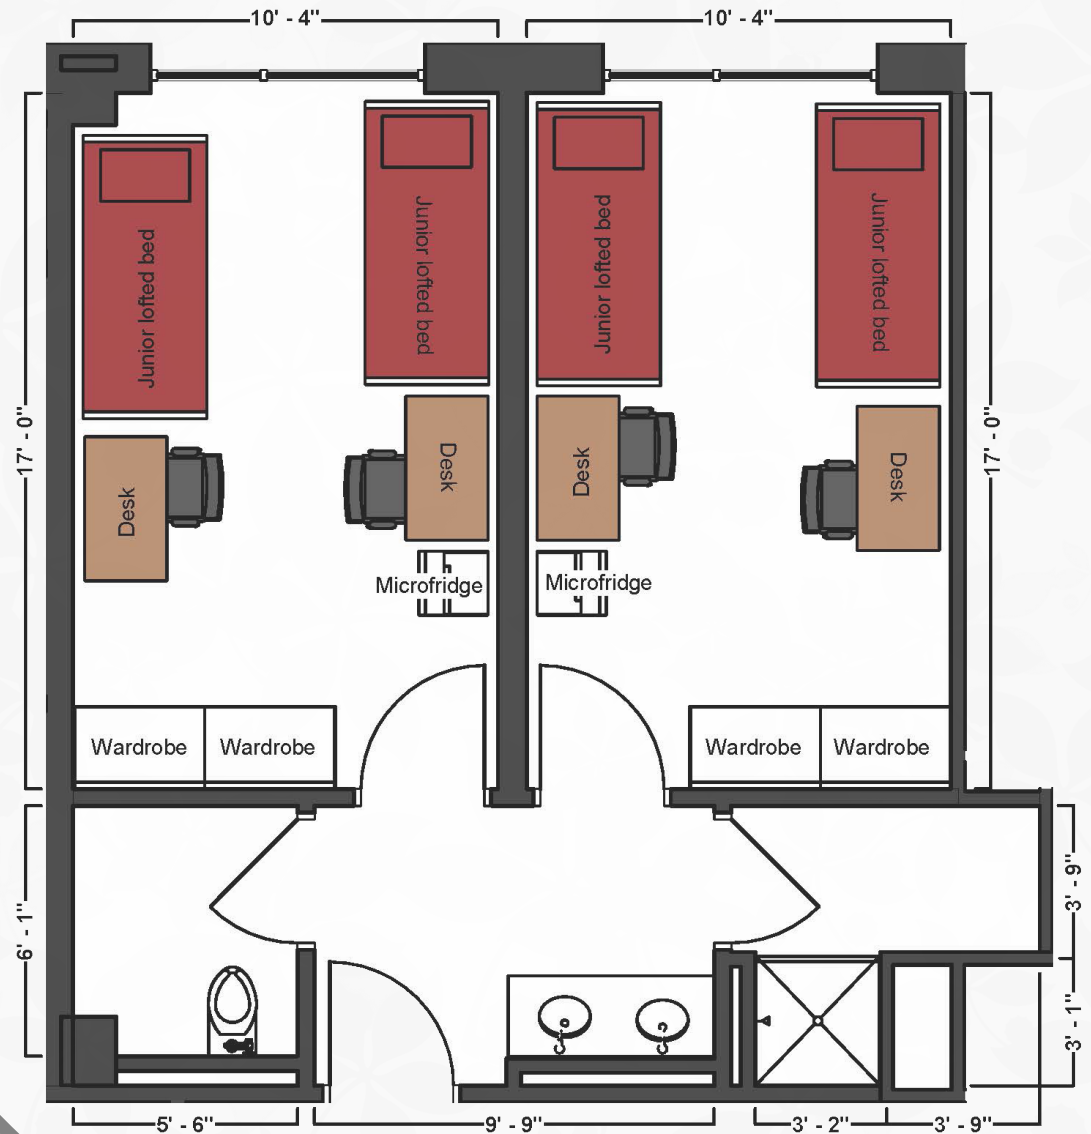

## Bed

Mattress  
Twin XL 80" L x 36" W

Frame 85" L x 38" W

Space Under Bed 29" to 31"  
floor to base

## Desk

Dimensions 48" W x 24" L x 32" H

Shelves 13" W x 21" L x 11" H

Drawer 11" W x 19" L x 5" H

## Wardrobe

Hanging Area 38" W x 22" L x 40" H

Shelves 18" W x 20" L x 10" H

# Blackburn House

2/room in two room suite  
w/shared bath & a/c  
(Rate I)

THE OHIO STATE UNIVERSITY

OFFICE OF STUDENT LIFE