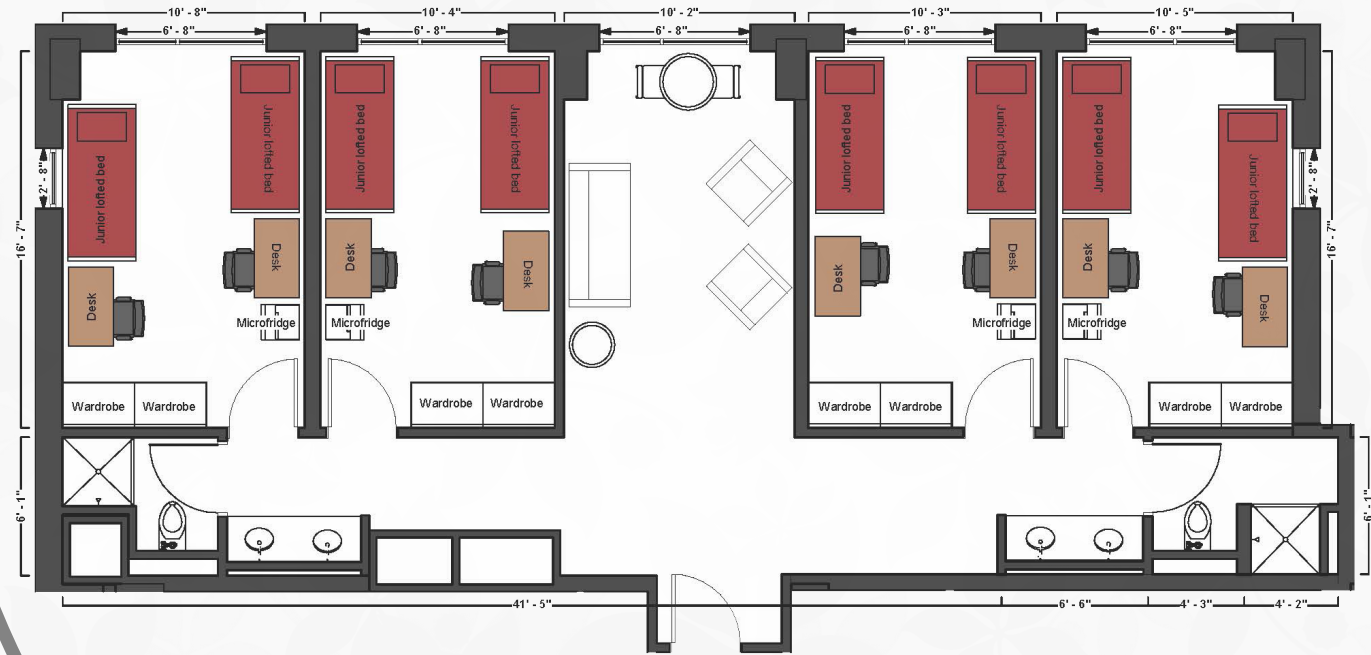

## Bed

Mattress  
Twin XL 80" L x 36" W

Frame 85" L x 38" W

Space Under Bed 29" to 31"  
floor to base

## Desk

Dimensions 48" W x 24" L x 32" H

Shelves 13" W x 21" L x 11" H

Drawer 11" W x 19" L x 5" H

## Wardrobe

Hanging Area 38" W x 22" L x 40" H

Shelves 18" W x 20" L x 10" H

# Blackburn House

2/room in four room suite  
w/shared bath & lounge  
& a/c (Rate I)

THE OHIO STATE UNIVERSITY

OFFICE OF STUDENT LIFE