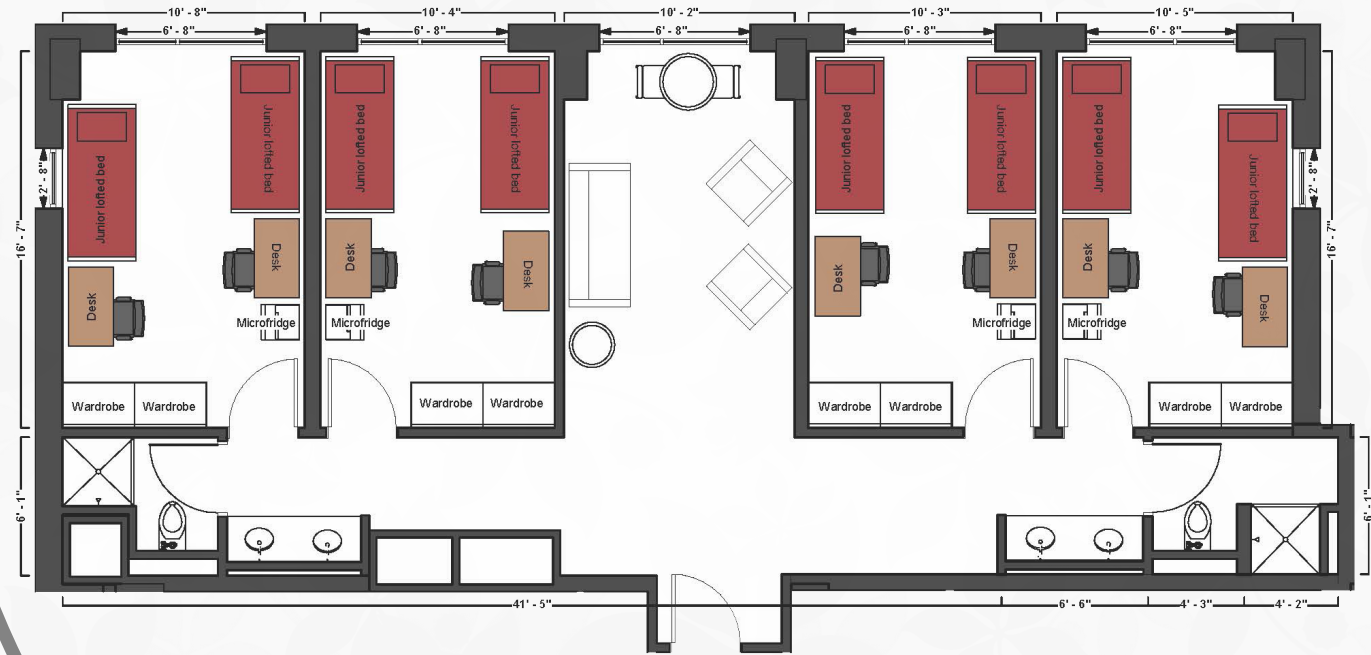

Bed

Mattress
Twin XL 80" L x 36" W

Frame 85" L x 38" W

Space Under Bed 28" to 32"
floor to base

Desk

Dimensions 48" W x 24" L x 32" H

Shelves 13" W x 21" L x 11" H

Drawer 11" W x 19" L x 5" H

Wardrobe

Hanging Area 38" W x 22" L x 40" H

Shelves 18" W x 20" L x 10" H

Blackburn House

2/room in four room suite
w/shared bath & lounge
& a/c (Rate I)

THE OHIO STATE UNIVERSITY

OFFICE OF STUDENT LIFE