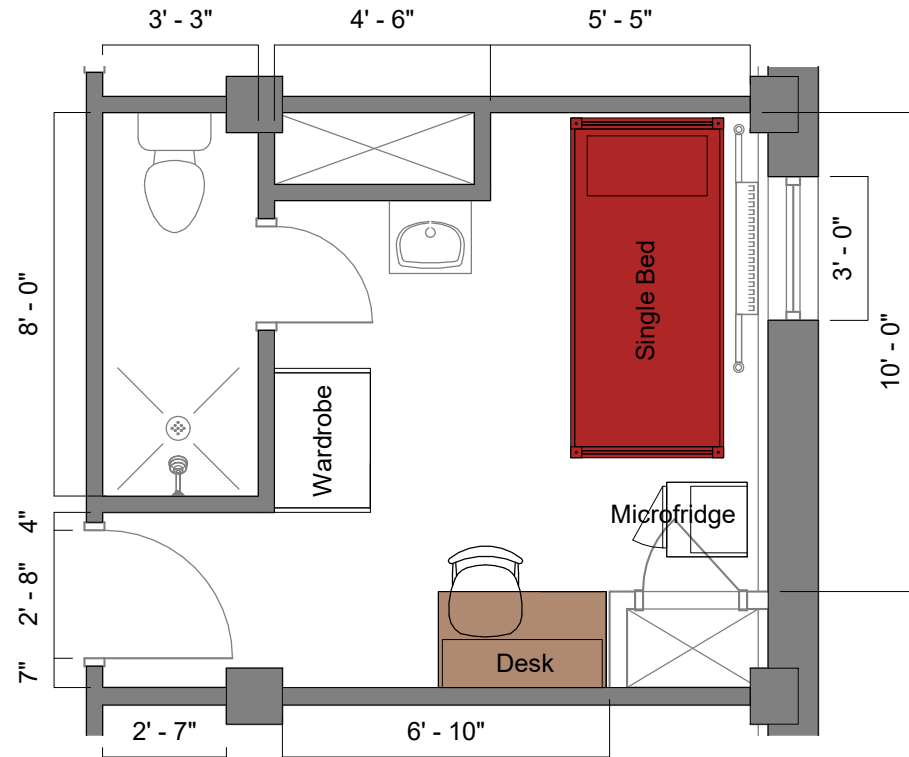

Bed

Mattress
Twin XL 80"L x 36"W x 8"H

Frame 82"L x 36"W

Space Under Bed 10" to 14"
floor to base

Desk

Dimensions 42"W x 24"L x 32"H

Writing Surface 40"W x 22"L

Drawer 14"W x 21"L x 4"H

Open Shelves (2) 14"W x 21"L x 8"H
each

Wardrobe

Top Shelf 34"W x 22"L x 8"H

Hanging Bar 33"H

Storage 18"W x 20"L x 8"H

Bradley Hall

1/room w/bath
w/out a/c (Rate I)

THE OHIO STATE UNIVERSITY
OFFICE OF STUDENT LIFE