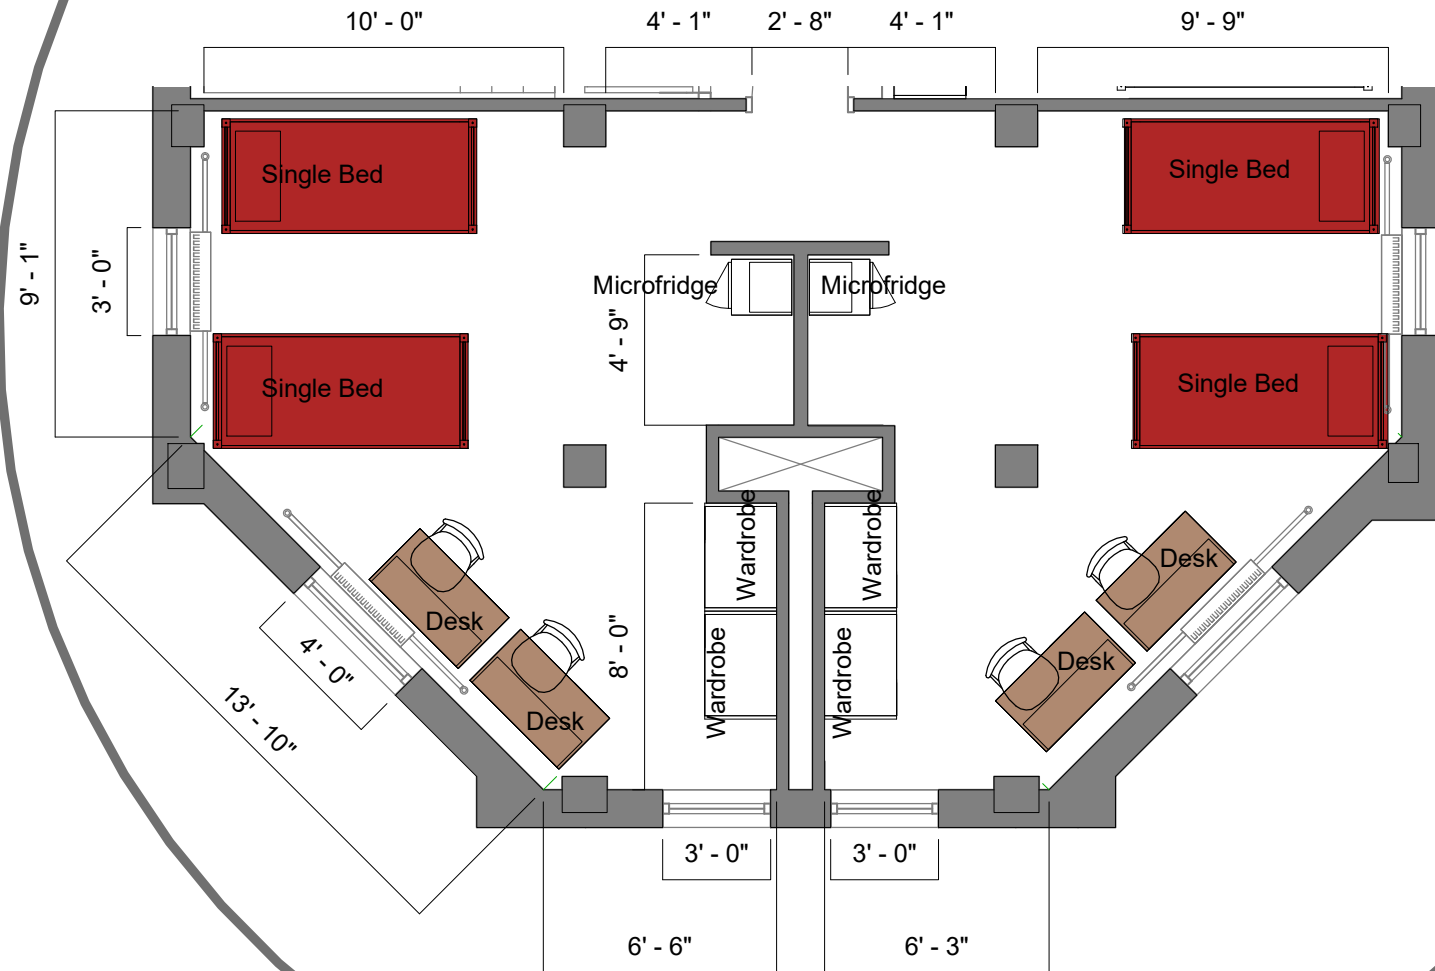

Bed

Mattress
Twin XL 80"L x 36"W x 8"H

Frame 82"L x 36"W

Space Under Bed 10" to 14"
floor to base

Desk

Dimensions 42"W x 24"L x 32"H

Writing Surface 40"W x 22"L

Drawer 14"W x 21"L x 4"H

Open Shelves (2) 14"W x 21"L x 8"H
each

Wardrobe

Top Shelf 34"W x 22"L x 8"H

Hanging Bar 33"H

Storage 18"W x 20"L x 8"H

Bradley Hall

4/room w/semiprivate
bath w/out a/c (Rate II)

THE OHIO STATE UNIVERSITY
OFFICE OF STUDENT LIFE