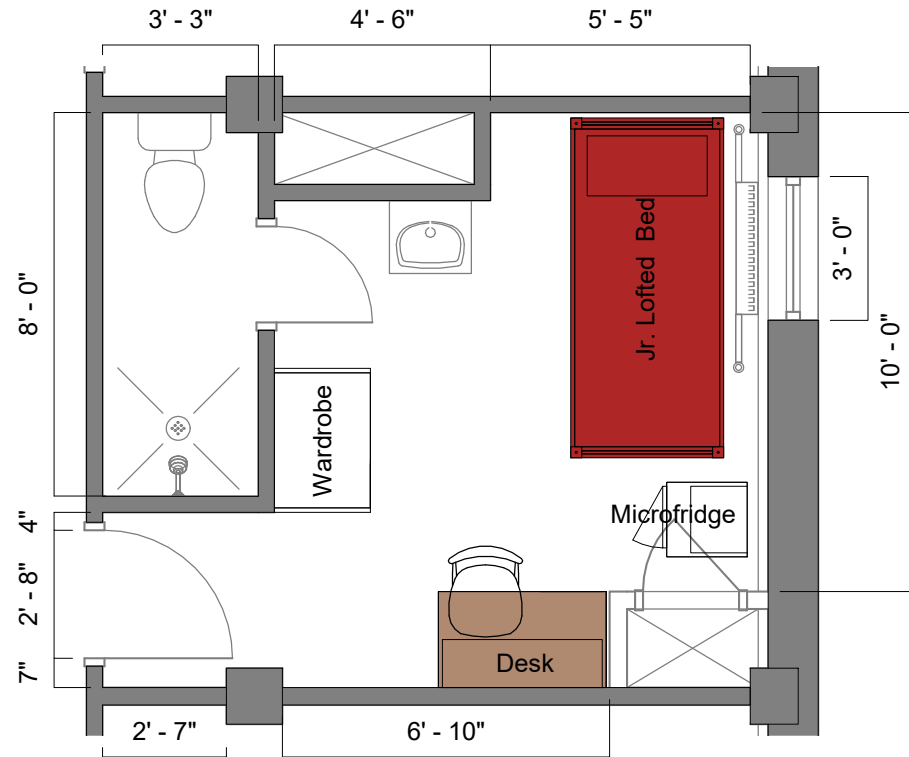

## Bed

Mattress  
Twin XL 80"L x 36"W x 8"H

Frame 82"L x 36"W

Space Under Bed 10" to 14"  
floor to base

## Desk

Dimensions 42"W x 24"L x 32"H

Writing Surface 40"W x 22"L

Drawer 14"W x 21"L x 4"H

Open Shelves (2) 14"W x 21"L x 8"H  
each

## Wardrobe

Top Shelf 34"W x 22"L x 8"H

Hanging Bar 33"H

Storage 18"W x 20"L x 8"H