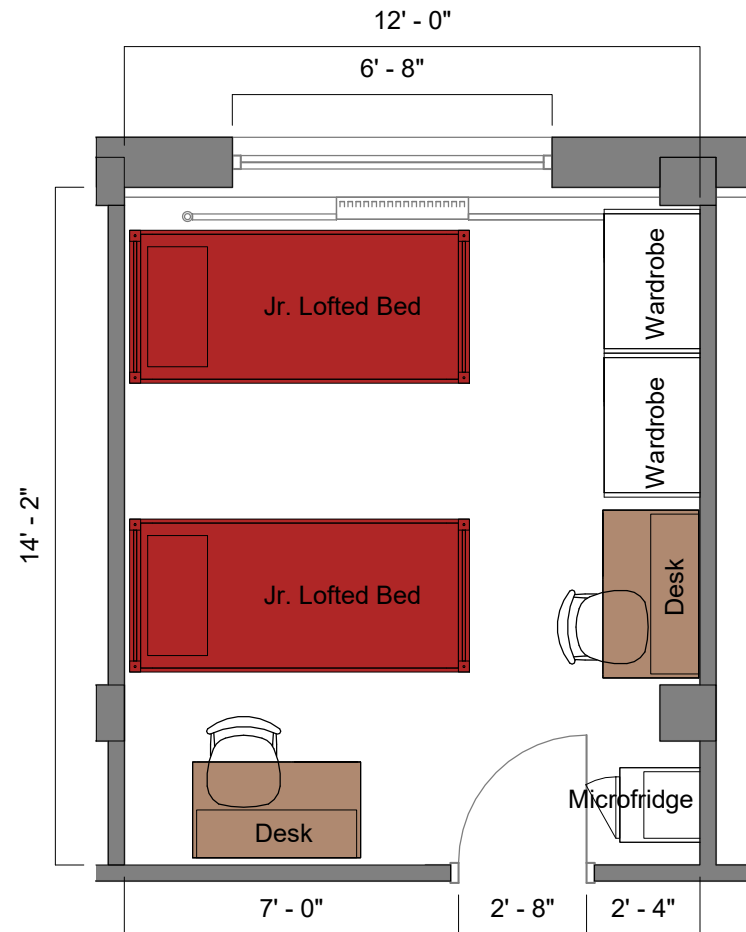

Bed

Mattress
Twin XL 80"L x 36"W x 8"H

Frame 82"L x 36"W

Space Under Bed 10" to 14"
floor to base

Desk

Dimensions 42"W x 24"L x 32"H

Writing Surface 40"W x 22"L

Drawer 14"W x 21"L x 4"H

Open Shelves (2) 14"W x 21"L x 8"H
each

Wardrobe

Top Shelf 34"W x 22"L x 8"H

Hanging Bar 33"H

Storage 18"W x 20"L x 8"H

Bradley Hall

2/room w/semiprivate
bath w/out a/c (Rate II)

THE OHIO STATE UNIVERSITY
OFFICE OF STUDENT LIFE