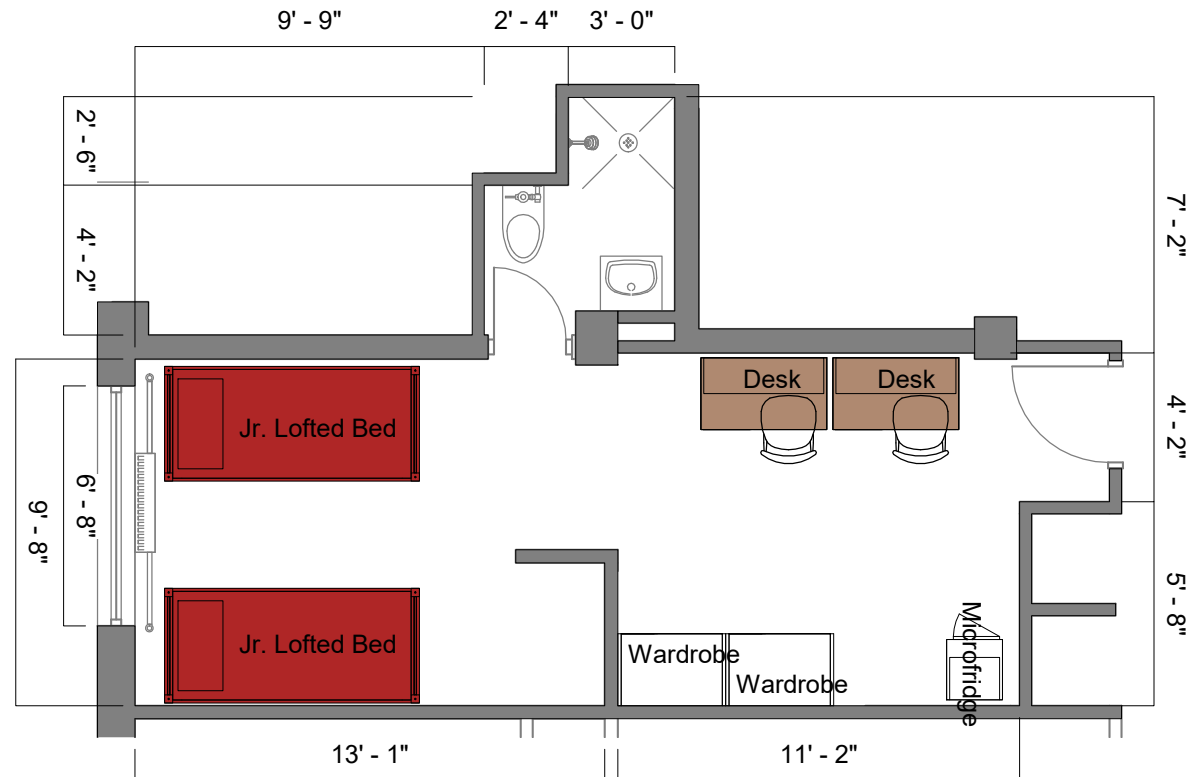

Bed

Mattress
Twin XL 80"L x 36"W x 8"H

Frame 82"L x 36"W

Space Under Bed 10" to 14"
floor to base

Desk

Dimensions 42"W x 24"L x 32"H

Writing Surface 40"W x 22"L

Drawer 14"W x 21"L x 4"H

Open Shelves (2) 14"W x 21"L x 8"H
each

Wardrobe

Top Shelf 34"W x 22"L x 8"H

Hanging Bar 33"H

Storage 18"W x 20"L x 8"H

Bradley Hall

2/superdouble w/bath
w/out a/c (Rate I)

THE OHIO STATE UNIVERSITY
OFFICE OF STUDENT LIFE