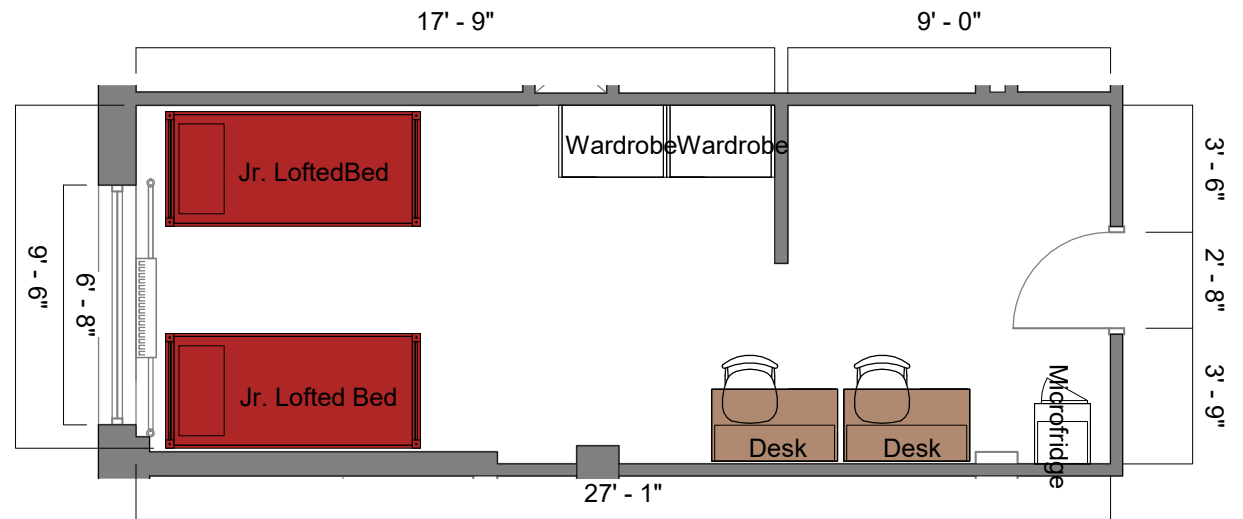

Bed

Mattress
Twin XL 80"L x 36"W x 8"H

Frame 82"L x 36"W

Space Under Bed 10" to 14"
floor to base

Desk

Dimensions 42"W x 24"L x 32"H

Writing Surface 40"W x 22"L

Drawer 14"W x 21"L x 4"H

Open Shelves (2) 14"W x 21"L x 8"H
each

Wardrobe

Top Shelf 34"W x 22"L x 8"H

Hanging Bar 33"H

Storage 18"W x 20"L x 8"H

Bradley Hall

2/superdouble
w/semiprivate bath
w/out a/c (Ratel)

THE OHIO STATE UNIVERSITY
OFFICE OF STUDENT LIFE