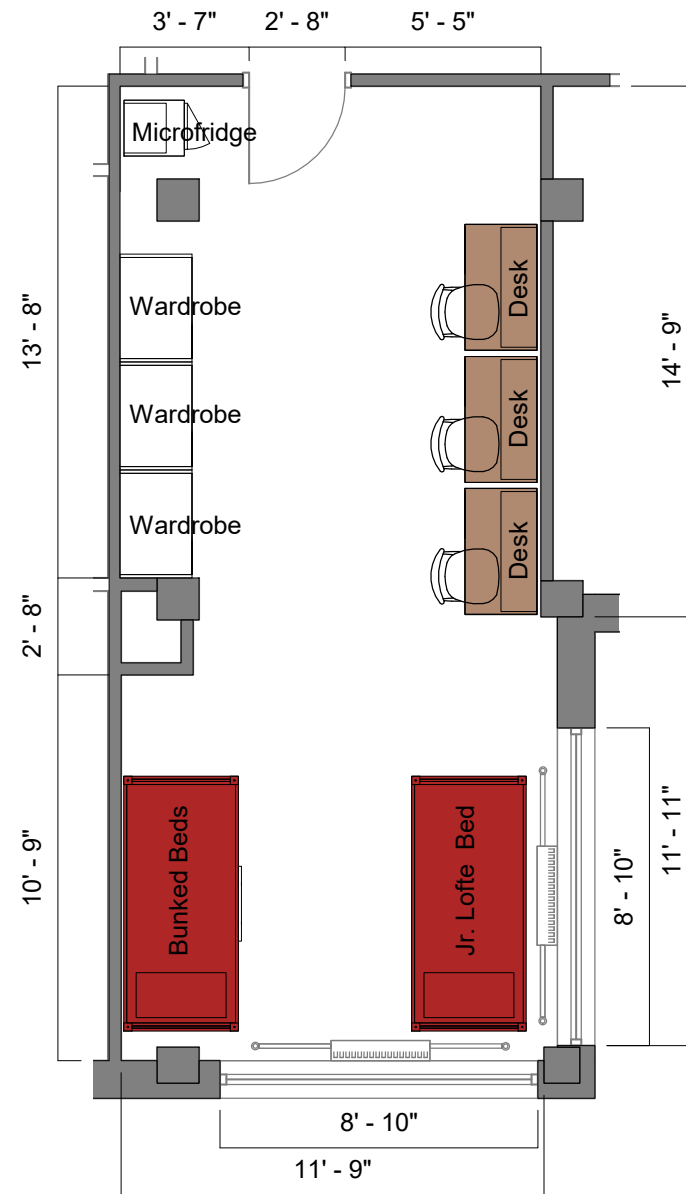

## Bed

Mattress  
Twin XL 80"L x 36"W x 8"H

Frame 82"L x 36"W

Space Under Bed 10" to 14"  
floor to base

## Desk

Dimensions 42"W x 24"L x 32"H

Writing Surface 40"W x 22"L

Drawer 14"W x 21"L x 4"H

Open Shelves (2) 14"W x 21"L x 8"H  
each

## Wardrobe

Top Shelf 34"W x 22"L x 8"H

Hanging Bar 33"H

Storage 18"W x 20"L x 8"H