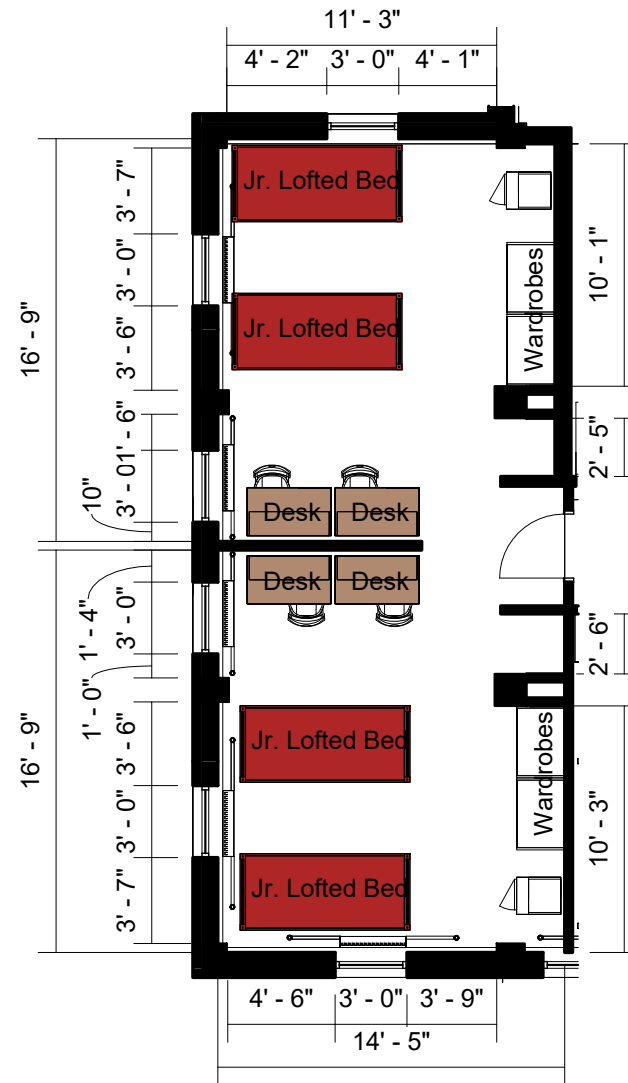

Bed

Mattress
Twin XL 80"L x 36"W x 8"H

Frame 82"L x 36"W

Space Under Bed 10" to 14"
floor to base

Desk

Dimensions 42"W x 24"L x 32"H

Writing Surface 40"W x 22"L

Drawer 14"W x 21"L x 4"H

Open Shelves (2) 14"W x 21"L x 8"H
each

Wardrobe

Top Shelf 34"W x 22"L x 8"H

Hanging Bar 33"H

Storage 18"W x 20"L x 8"H

Bradley Hall

4/room w/semiprivate
bath w/out a/c (Rate II)

THE OHIO STATE UNIVERSITY
OFFICE OF STUDENT LIFE