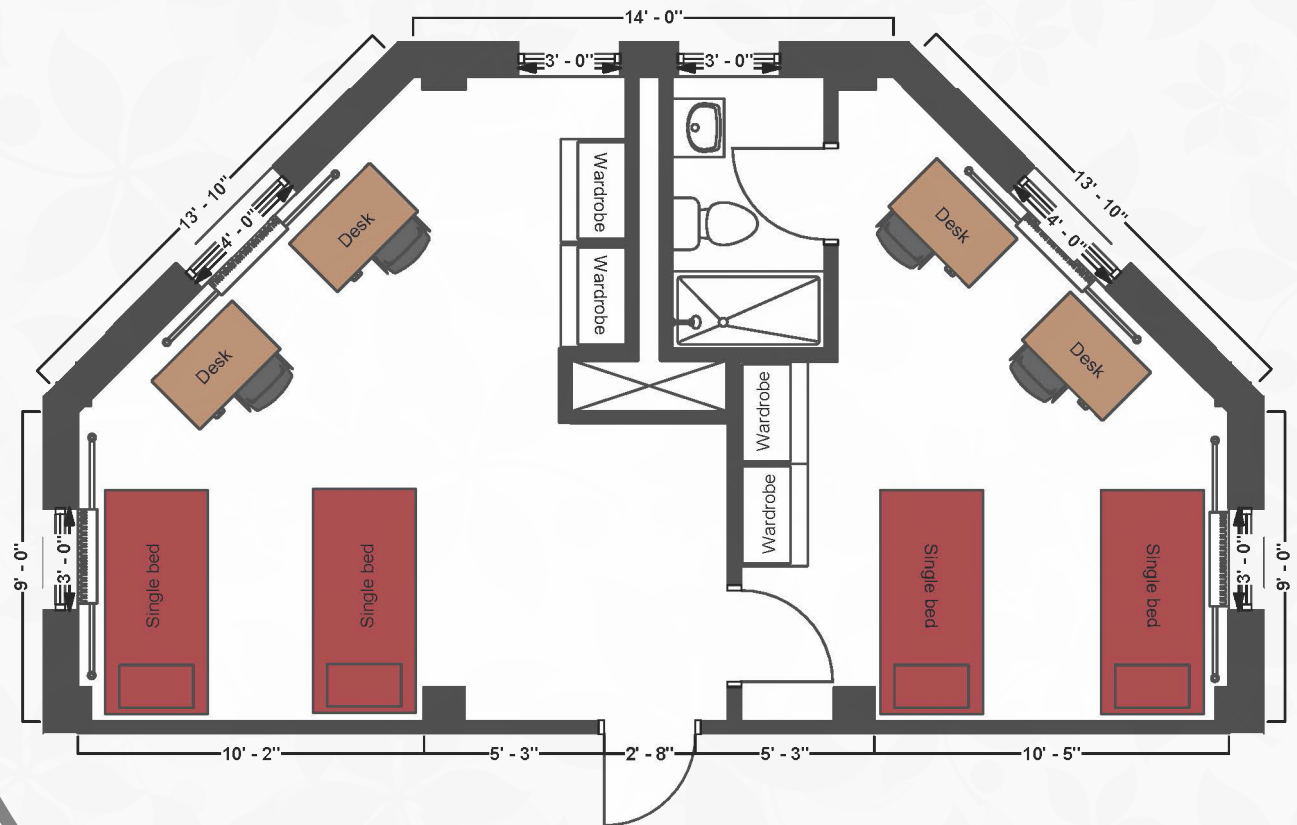

## Bed

Mattress  
Twin XL 80" L x 36" W x 8" H

Frame 82" L x 36" W

Space Under Bed 10" to 14"  
floor to base

## Desk

Dimensions 42" W x 24" L x 32" H

Writing Surface 40" W x 22" L

Drawer 14" W x 21" L x 4" H

Open Shelves (2) 14" W x 21" L x 8" H  
each

## Storage

Wardrobe 28" W x 18" L x 53" H

Top Shelf 28" W x 16" L x 10" H

Bottom Shelf 28" W x 16" L x 6" H

Drawers 24" W x 18" L x 6" H

# Bradley Hall

4/room w/bath  
w/out a/c (Rate II)

THE OHIO STATE UNIVERSITY

OFFICE OF STUDENT LIFE