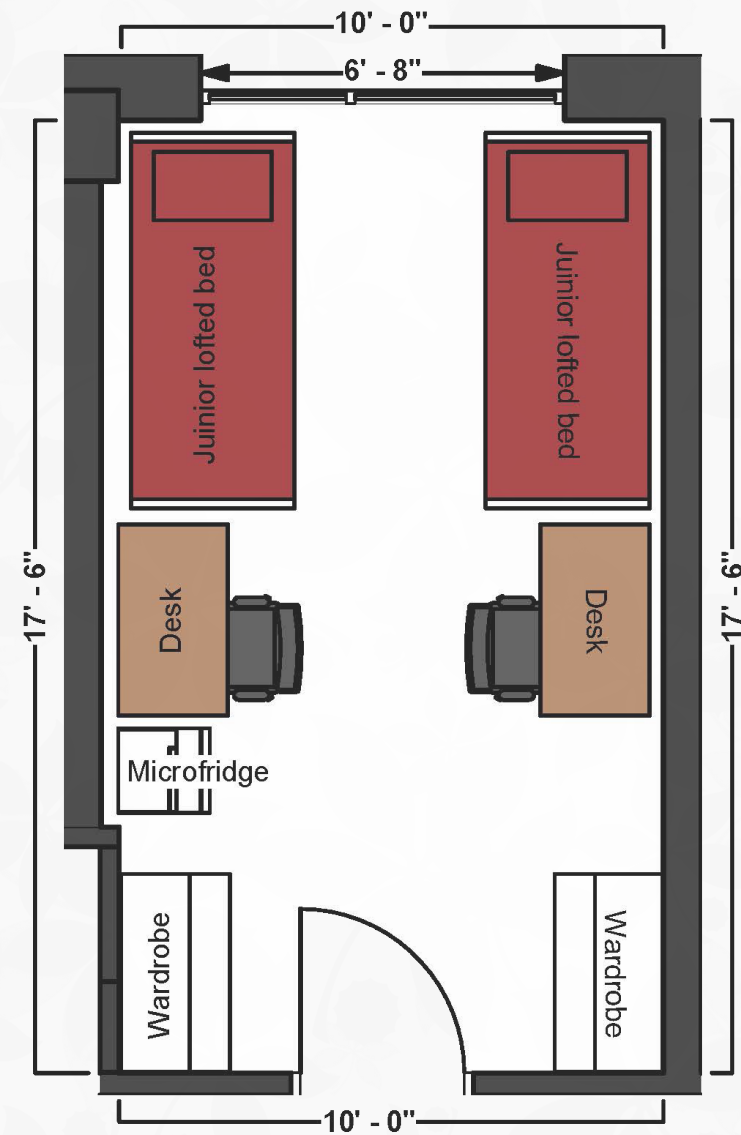

## Bed

Mattress  
Twin XL 80" L x 36" W

Frame 85" L x 38" W

Space Under Bed 29" to 31"  
floor to base

## Desk

Dimensions 48" W x 24" L x 32" H

Shelves 13" W x 21" L x 11" H

Drawer 11" W x 19" L x 5" H

## Wardrobe

Hanging Area 38" W x 22" L x 40" H

Shelves 18" W x 20" L x 10" H

# Busch House

2/room w/gender  
specific wing & a/c  
(Rate I)

THE OHIO STATE UNIVERSITY

OFFICE OF STUDENT LIFE