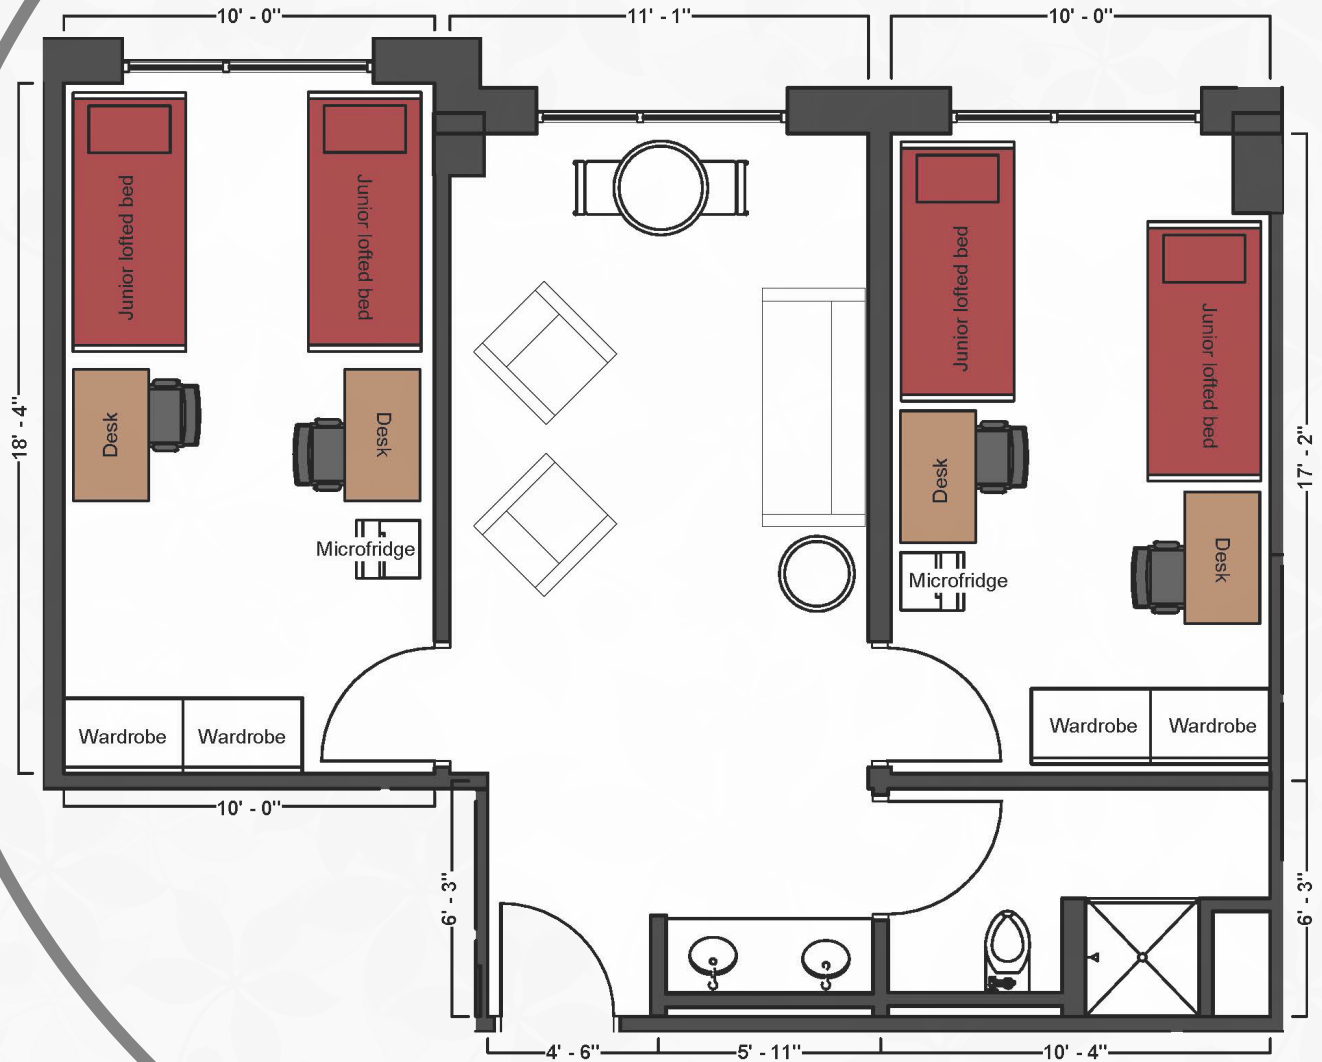

Bed

Mattress Twin XL	80" L x 36" W
Frame	85" L x 38" W
Space Under Bed	29" to 31" floor to base

Desk

Dimensions	48" W x 24" L x 32" H
Shelves	13" W x 21" L x 11" H
Drawer	11" W x 19" L x 5" H

Wardrobe

Hanging Area	38" W x 22" L x 40" H
Shelves	18" W x 20" L x 10" H

Busch House

2/room in two room
suite w/shared bath
& lounge & a/c (Rate I)

THE OHIO STATE UNIVERSITY
OFFICE OF STUDENT LIFE