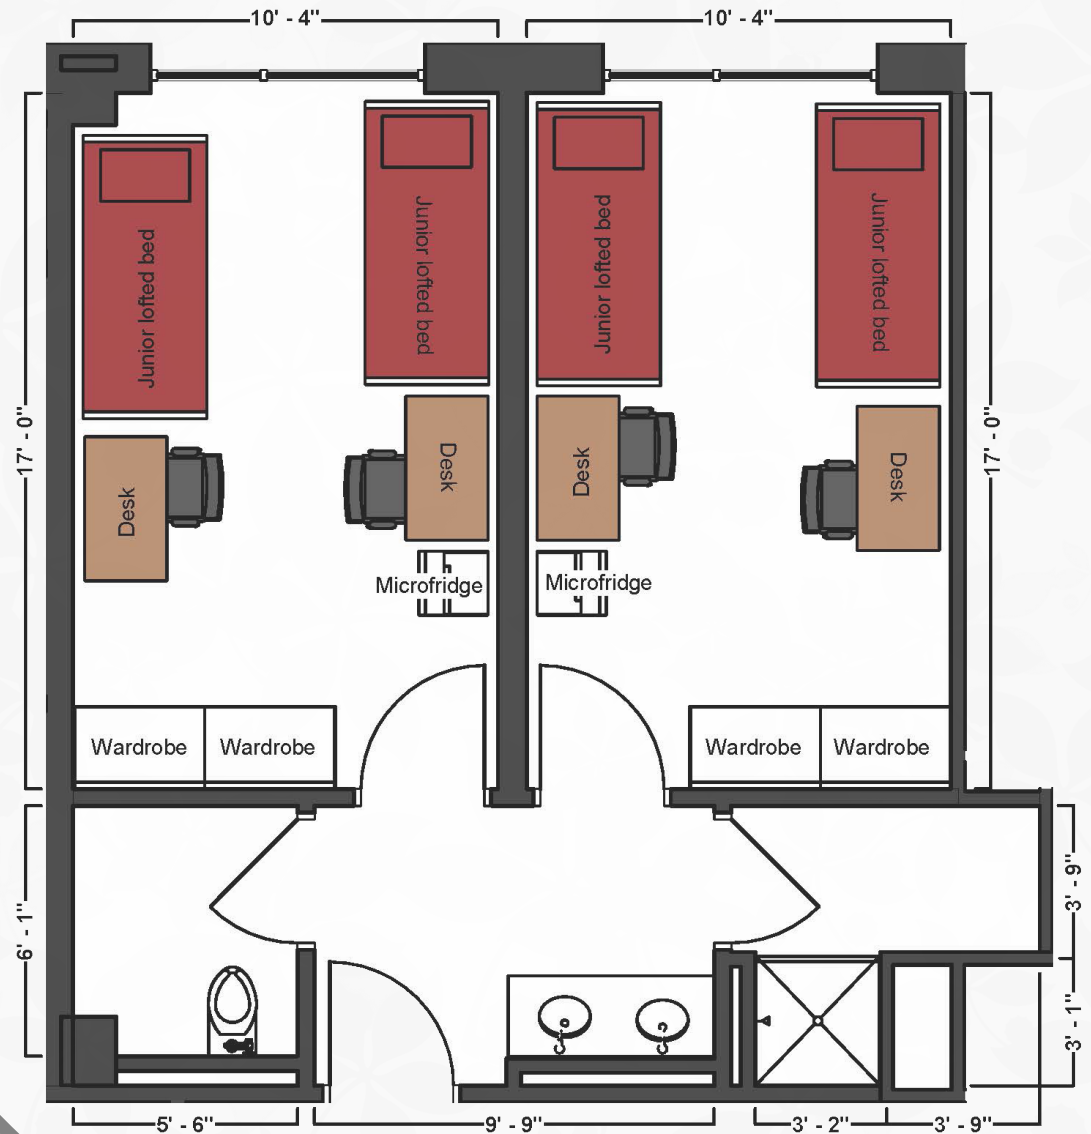

## Bed

Mattress  
Twin XL 80" L x 36" W

Frame 85" L x 38" W

Space Under Bed  
29" to 31"  
floor to base

## Desk

Dimensions 48" W x 24" L x 32" H

Shelves 13" W x 21" L x 11" H

Drawer 11" W x 19" L x 5" H

## Wardrobe

Hanging Area 38" W x 22" L x 40" H

Shelves 18" W x 20" L x 10" H

# Busch House

2/room in two room  
suite w/shared bath  
& a/c (Rate I)

THE OHIO STATE UNIVERSITY

OFFICE OF STUDENT LIFE