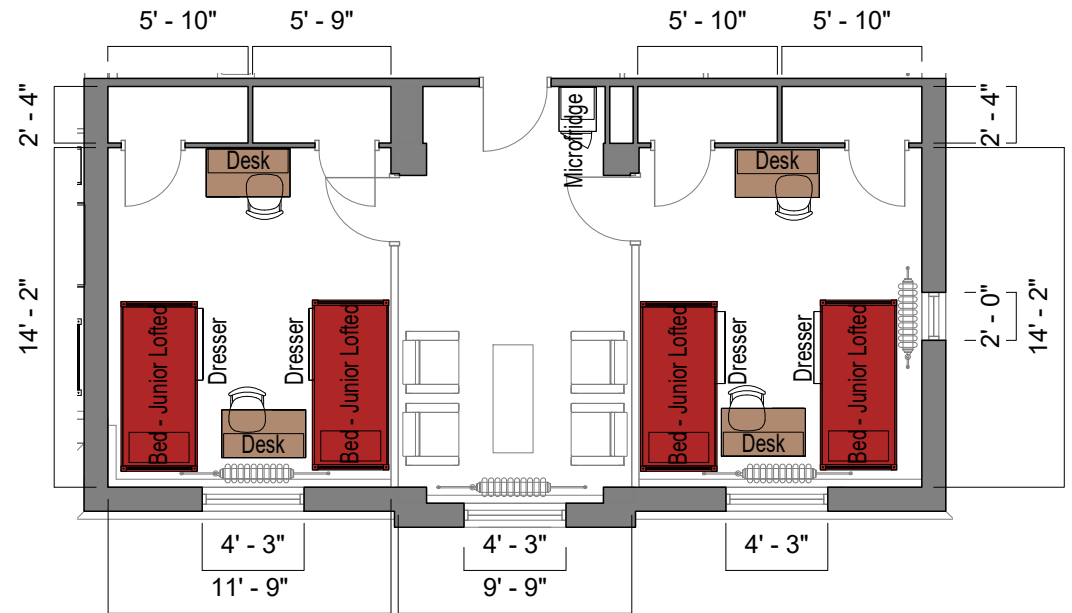

Bed

Mattress
Twin XL 80"L x 36"W x 8"H

Frame (Jr Loft) 82"L x 36"W

Space Under Bed 32"
floor to base

Desk

Dimensions 42"W x 24"L x 32"H

Writing Surface 40"W x 22"L

Drawer 14"W x 21"L x 4"H

Open Shelves (2) 14"W x 21"L x 8"H
each

Storage

Dresser Drawer (3) 28"W x 16"L x 8"H

Closet Hanging Bar 60" H
varies by room

Canfield Hall

2/room in 4/suite
w/semiprivate bath
w/out a/c (Rate I)

THE OHIO STATE UNIVERSITY
OFFICE OF STUDENT LIFE