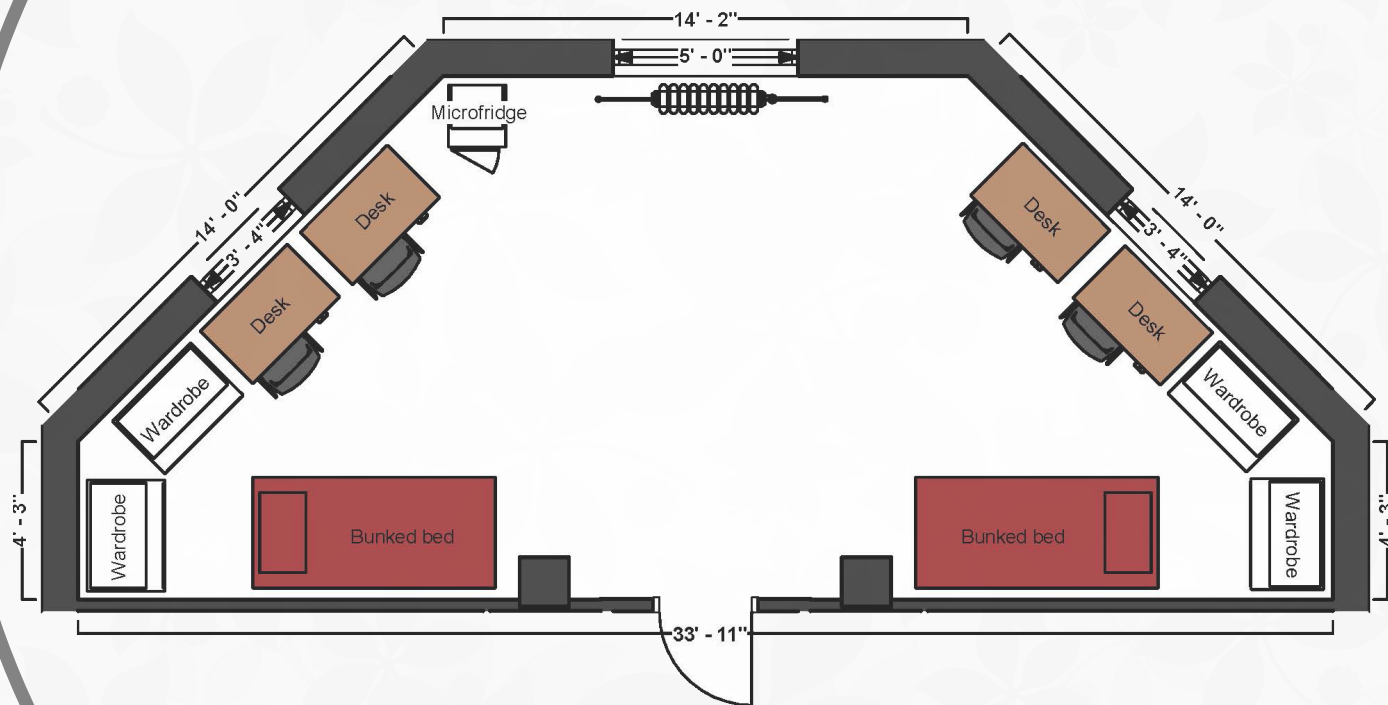

Bed

Mattress
Twin XL 80" L x 36" W x 8"

Frame 82" L x 36" W

Space Under Bed 10" to 14"
floor to base

Desk

Dimensions 42" W x 24" L x 32" H

Writing Surface 40" W x 22" L

Drawer 14" W x 22" L x 4" H

Storage

Closet Hanging Bar 60" H
varies by room

Storage 18"W x 20"L x 8"H

Canfield Hall

4/room w/semiprivate
bath w/out a/c (Rate II)

THE OHIO STATE UNIVERSITY

OFFICE OF STUDENT LIFE