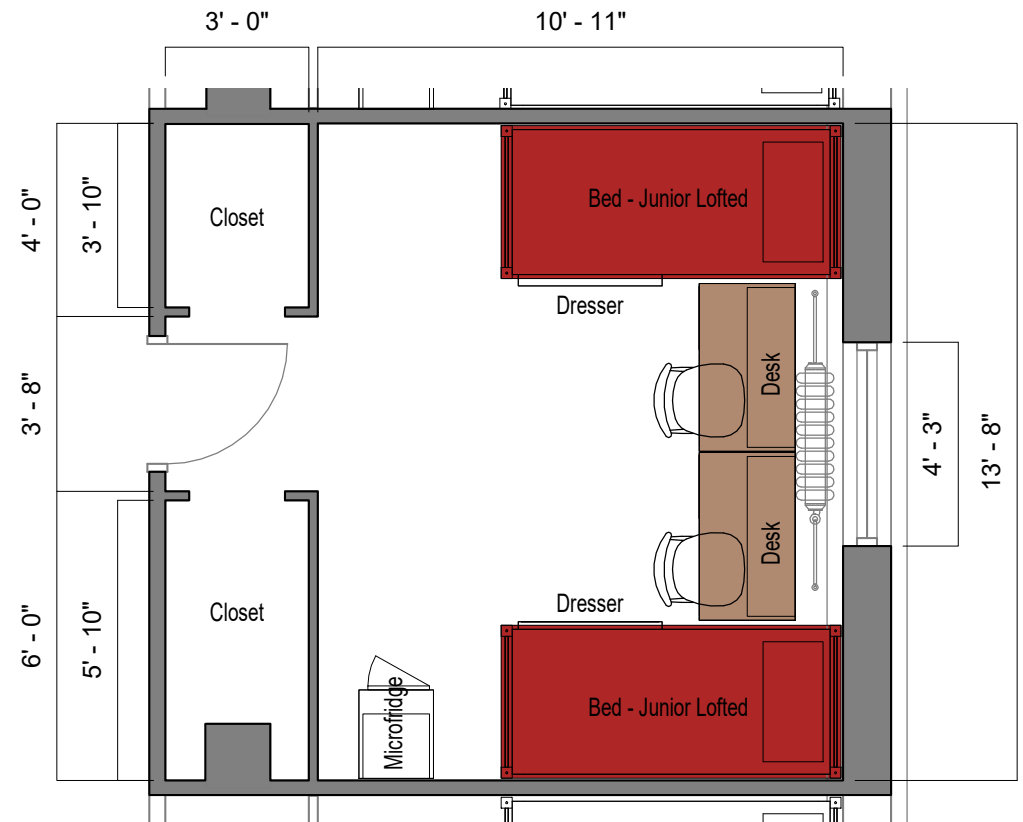

## Bed

Mattress  
Twin XL 80"L x 36"W x 8"H

Frame (Jr Loft) 82"L x 36"W

Space Under Bed 32"  
floor to base

## Desk

Dimensions 42"W x 24"L x 32"H

Writing Surface 40"W x 22"L

Drawer 14"W x 21"L x 4"H

Open Shelves (2) 14"W x 21"L x 8"H  
each

## Storage

Dresser Drawer (3) 28"W x 16"L x 8"H

Closet Hanging Bar 60" H  
varies by room

## Canfield Hall

2/room original wing  
w/semiprivate boath  
w/out a/c (Rate II)

**THE OHIO STATE UNIVERSITY**  
OFFICE OF STUDENT LIFE