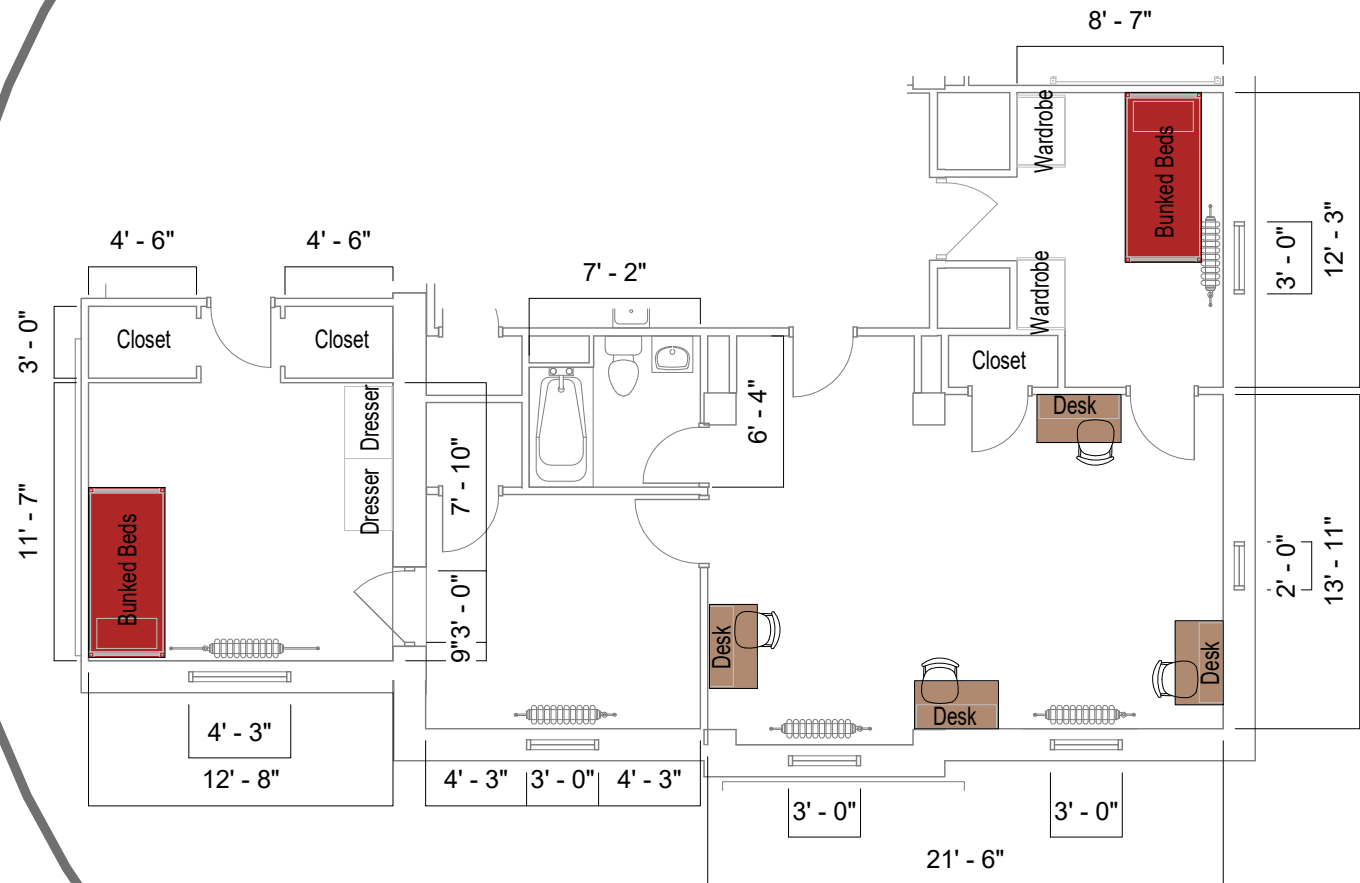

## Bed

Mattress  
Twin XL 80"L x 36"W x 8"H

Frame 82"L x 36"W

Space Under Bed 10"  
floor to base

## Desk

Dimensions 42"W x 24"L x 32"H

Writing Surface 40"W x 22"L

Drawer 14"W x 21"L x 4"H

Open Shelves (2) 14"W x 21"L x 8"H  
each

## Storage

Dresser Drawer (3) 28"W x 16"L x 8"H

Closet Hanging Bar 60" H  
varies by room

## Canfield Hall

4/suite w/private bath  
and a/c (Rate I)

**THE OHIO STATE UNIVERSITY**  
OFFICE OF STUDENT LIFE