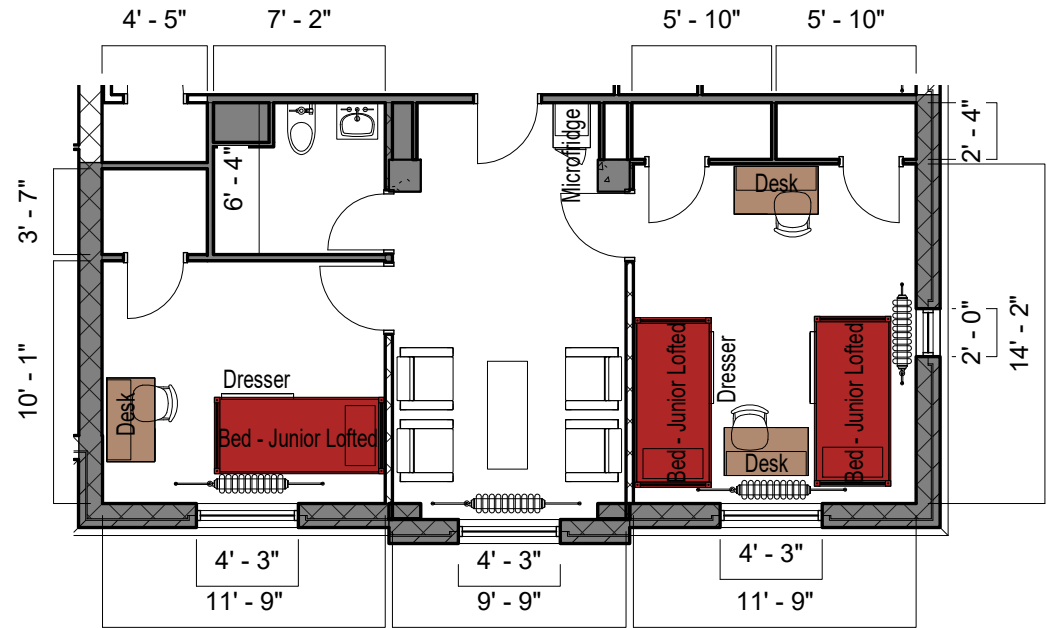

Bed

Mattress
Twin XL 80"L x 36"W x 8"H

Frame (Jr Loft) 82"L x 36"W

Space Under Bed 32"
floor to base

Desk

Dimensions 42"W x 24"L x 32"H

Writing Surface 40"W x 22"L

Drawer 14"W x 21"L x 4"H

Open Shelves (2) 14"W x 21"L x 8"H
each

Storage

Dresser Drawer (3) 28"W x 16"L x 8"H

Closet Hanging Bar 60" H
varies by room

Canfield Hall

1/room in 3/suite
w/semiprivate bath
w/out a/c (Ratel)

THE OHIO STATE UNIVERSITY
OFFICE OF STUDENT LIFE