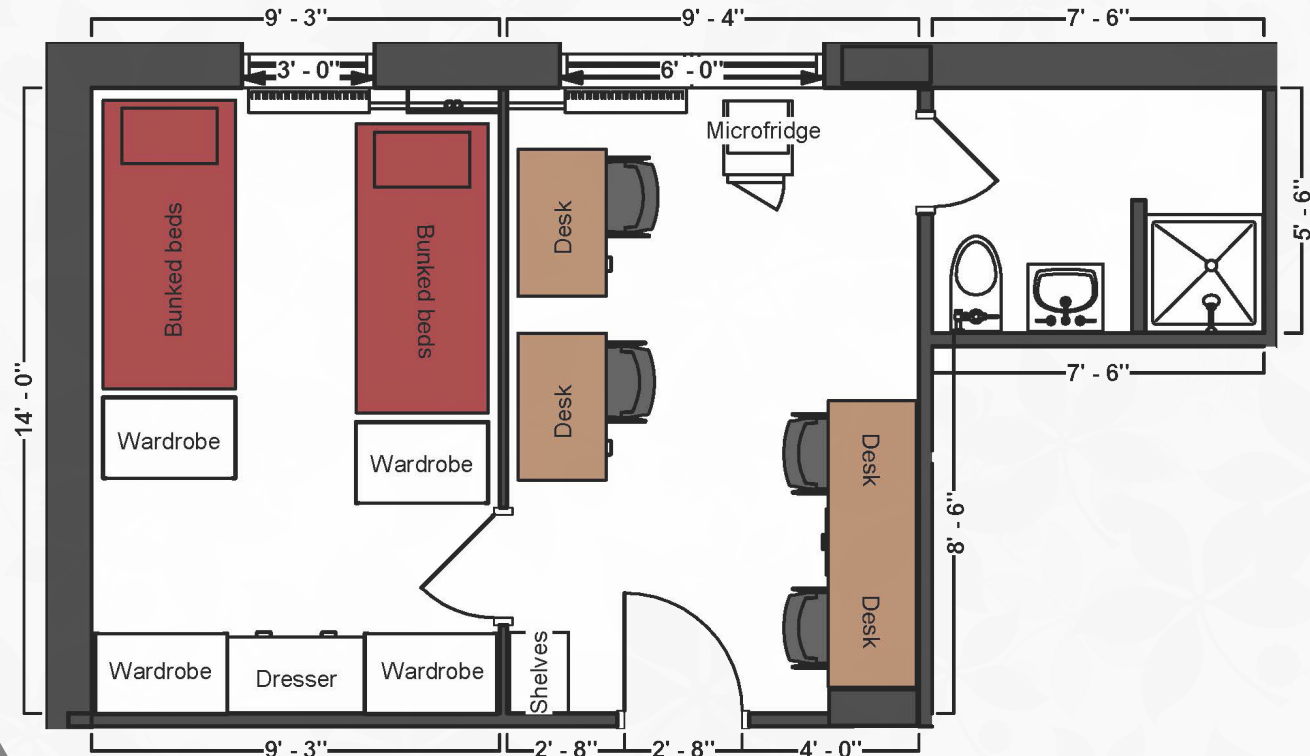

Bed

Mattress Twin XL	80" L x 36" W
Frame	82" L x 36" W
Space Under Bed	11" to 14" floor to base

Built-in Desk

Dimensions	34" W x 22" L
Drawers	12" W x 20" L x 8" H
Overhead Storage	34" W x 11" L x 12" H

Unattached Desk

Dimensions	42" W x 24" L x 32" H
Writing Surface	40" W x 22" L
Open Shelves (2)	14" W x 21" L x 8" H each

Storage

Hanging Area	34" W x 18" L x 60" H
Small Drawers	34" W x 16" L x 4" H
Large Drawers	15" W x 15" L x 4" H

Drackett Tower

4/suite w/bath
& a/c (Rate IIA)

THE OHIO STATE UNIVERSITY

OFFICE OF STUDENT LIFE