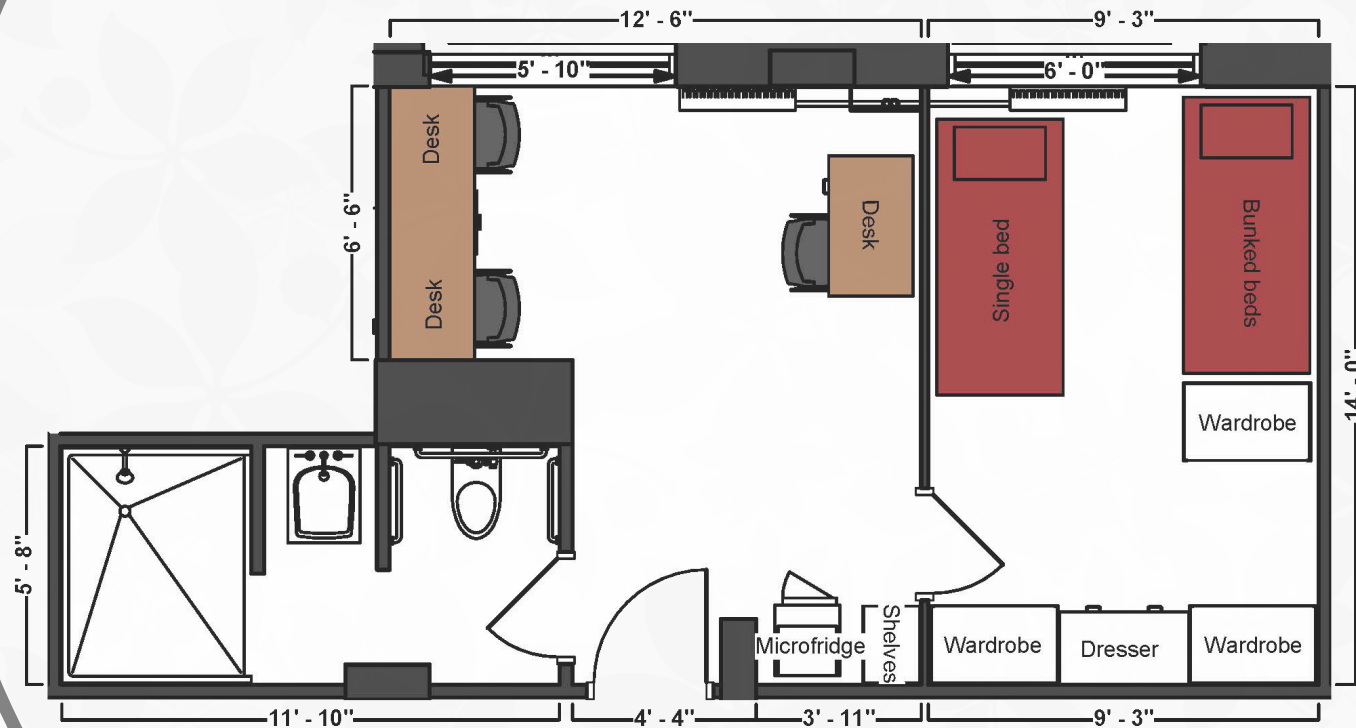

Bed

Mattress Twin XL	80" L x 36" W
Frame	82" L x 36" W
Space Under Bed	11" to 14" floor to base

Built-in Desk

Dimensions	34" W x 22" L
Drawers	12" W x 20" L x 8" H
Overhead Storage	34" W x 11" L x 12" H

Unattached Desk

Dimensions	42" W x 24" L x 32" H
Writing Surface	40" W x 22" L
Open Shelves (2)	14" W x 21" L x 8" H each

Storage

Hanging Area	34" W x 18" L x 60" H
Small Drawers	34" W x 16" L x 4" H
Large Drawers	15" W x 15" L x 4" H

Drackett Tower

3/suite w/bath
& a/c (Rate II)

THE OHIO STATE UNIVERSITY

OFFICE OF STUDENT LIFE