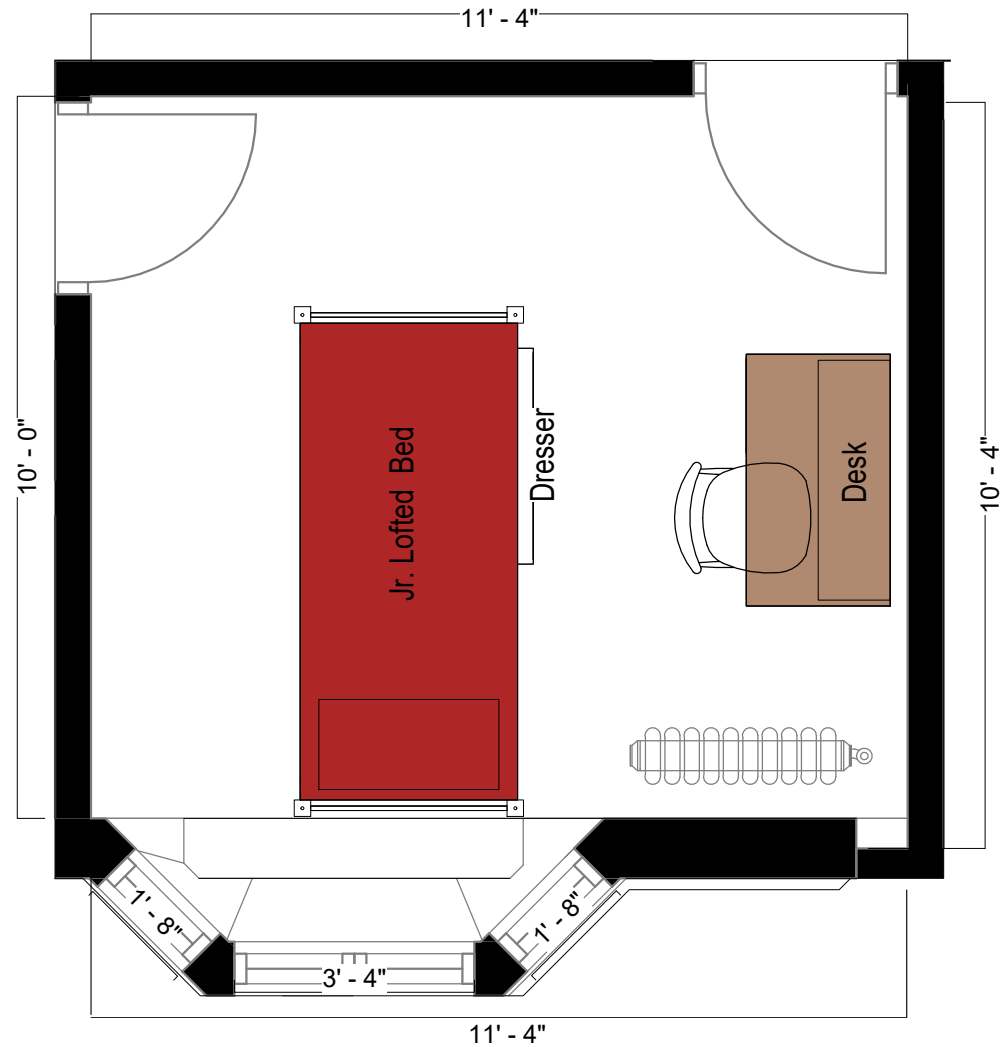

Bed

Mattress
Twin XL 80" L x 36" W

Frame 82" L x 36" W

Space Under Bed 28" to 32"

Desk

Dimensions 42" W x 24" L x 32" H

Writing Surface 40" W x 22" L

Drawer 14" W x 22" L x 4" H

Storage

Dresser Drawer (3) 36" W x 16" L x 8" H

Closet Varies by room

Fechko House

1/room w/corridor bath
& a/c

THE OHIO STATE UNIVERSITY
OFFICE OF STUDENT LIFE