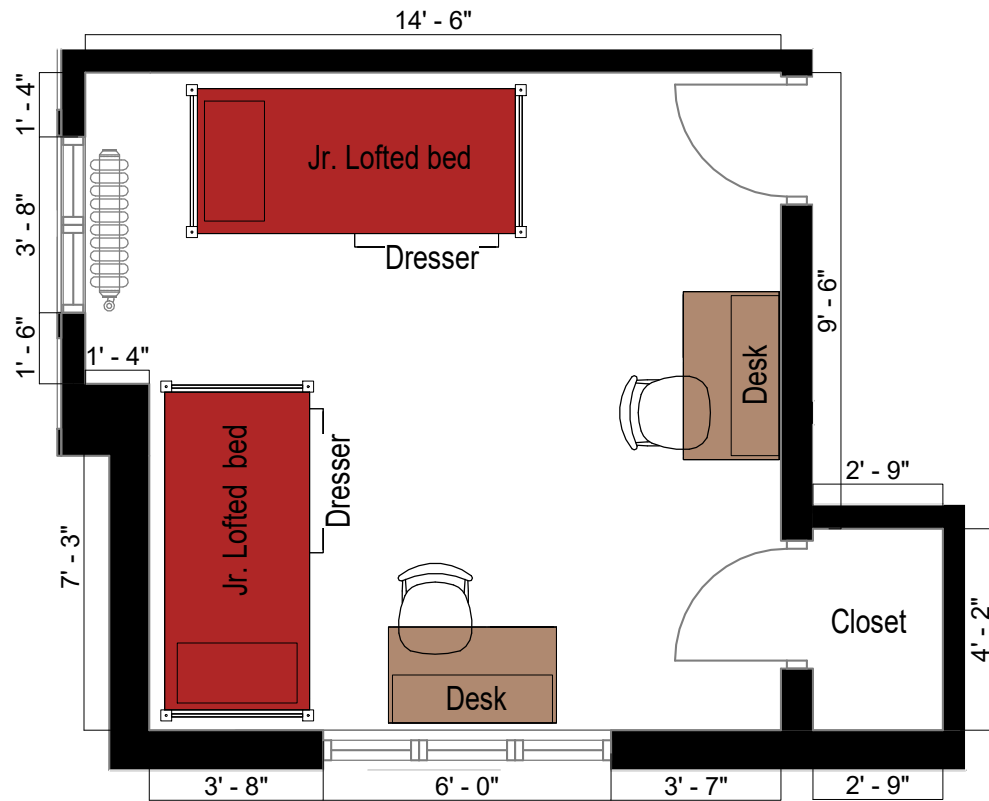

Bed

Mattress Twin XL	80" L x 36" W
Frame	82" L x 36" W
Space Under Bed	28" to 32"

Desk

Dimensions	42"W x 24" L x 32" H
Writing Surface	40" W x 22" L
Drawer	14" W x 22" L x 4" H

Storage

Dresser Drawer (3)	36" W x 16" L x 8" H
Closet	Varies by room

Fechko House

2/room w/corridor bath
& a/c

THE OHIO STATE UNIVERSITY
OFFICE OF STUDENT LIFE