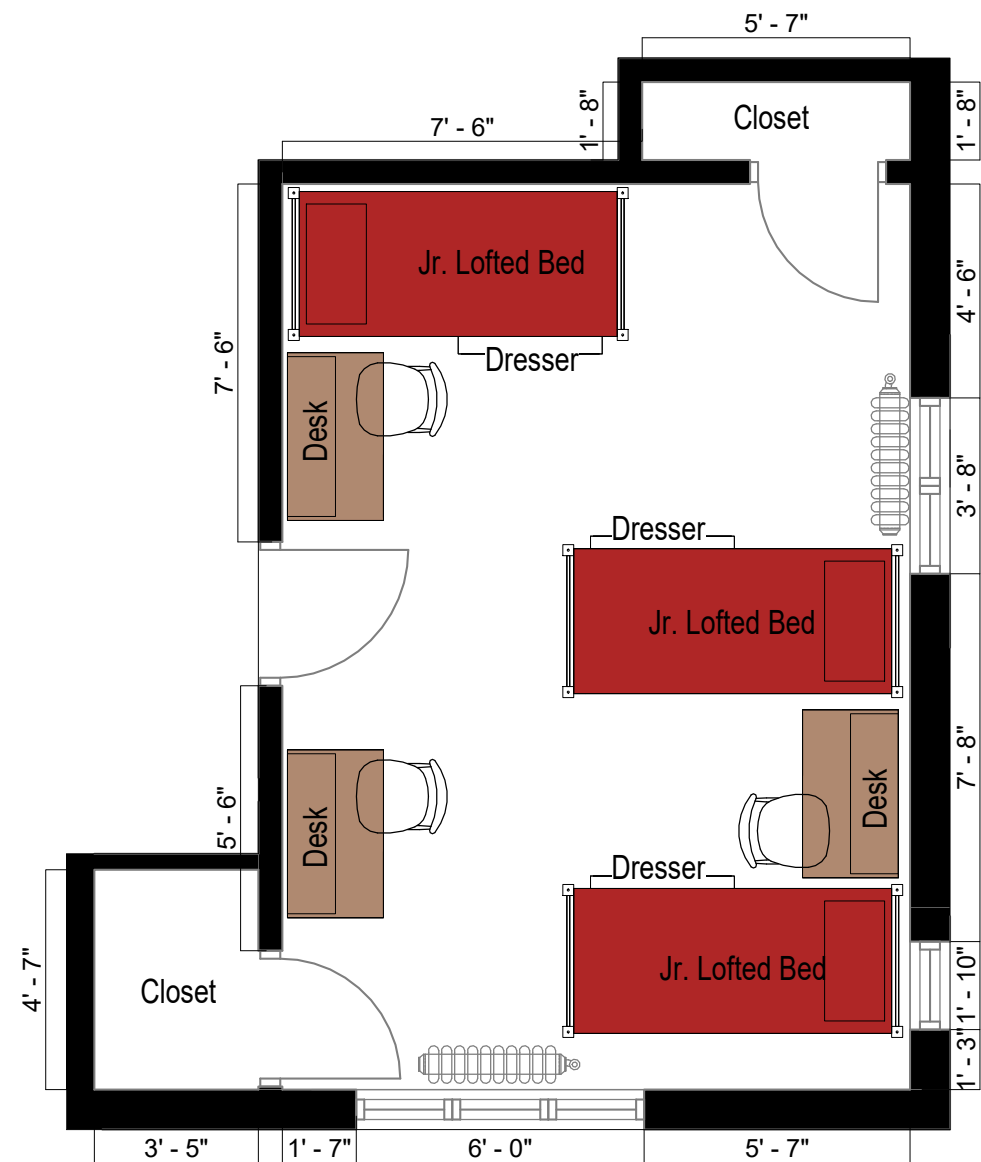

Bed

Mattress Twin XL	80" L x 36" W
Frame	82" L x 36" W
Space Under Bed	28" to 32"

Desk

Dimensions	42" W x 24" L x 32" H
Writing Surface	40" W x 22" L
Drawer	14" W x 22" L x 4" H

Storage

Dresser Drawer (3)	36" W x 16" L x 8" H
Closet	Varies by room

Fechko House

3/room w/corridor bath
& a/c

THE OHIO STATE UNIVERSITY
OFFICE OF STUDENT LIFE