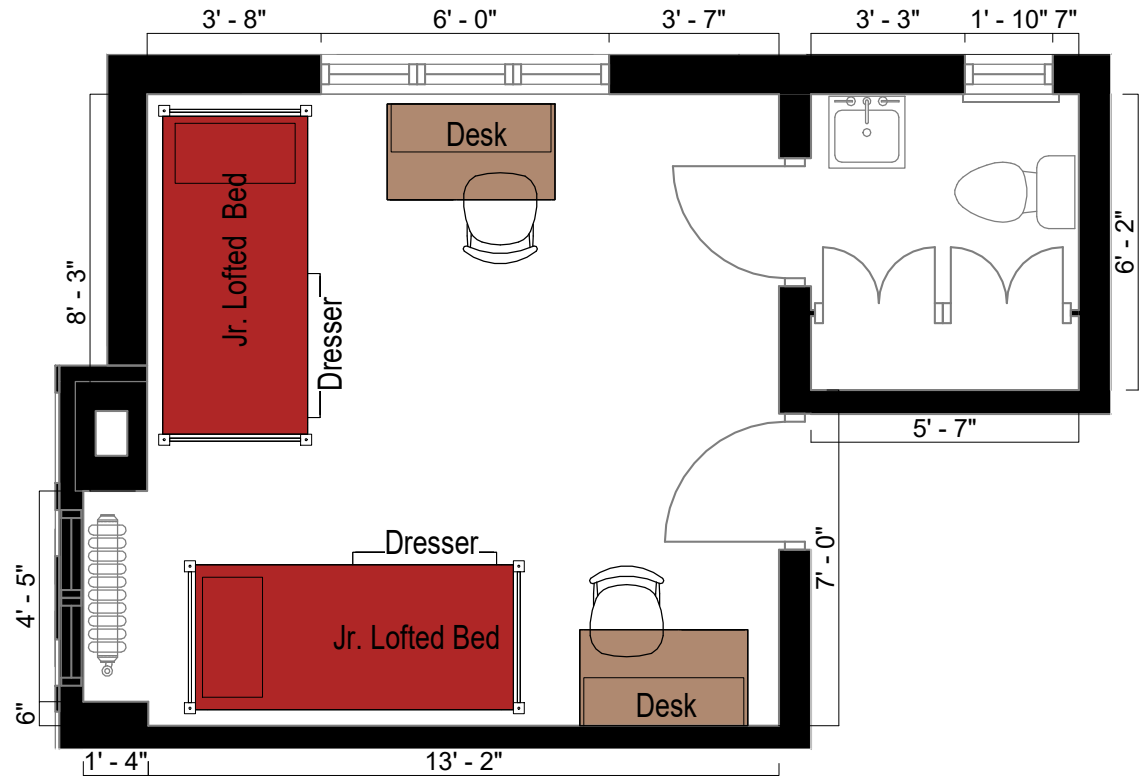

Bed

Mattress Twin XL	80" L x 36" W
Frame	82" L x 36" W
Space Under Bed	28" to 32"

Desk

Dimensions	42" W x 24" L x 32" H
Writing Surface	40" W x 22" L
Drawer	14" W x 22" L x 4" H

Storage

Dresser Drawer (3)	36" W x 16" L x 8" H
Closet	Varies by room

Fechko House

2/room w/bath & a/c

THE OHIO STATE UNIVERSITY
OFFICE OF STUDENT LIFE