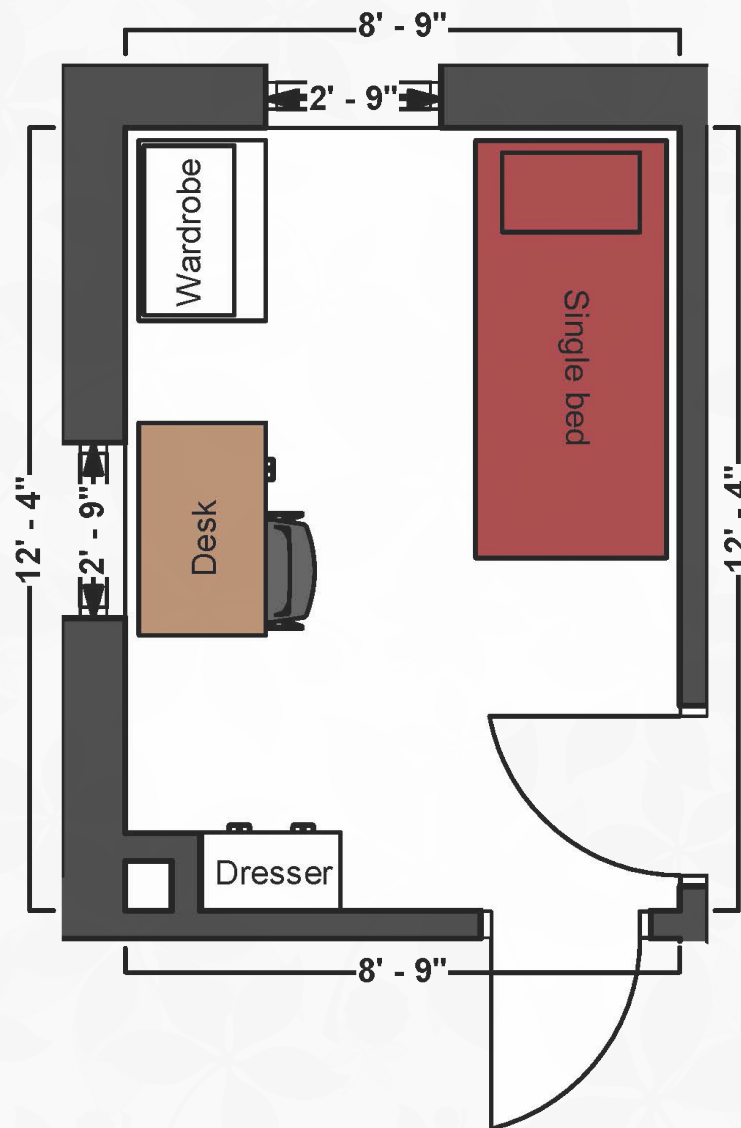

## Bed

Mattress  
Twin XL 80" L x 36" W

Frame 82" L x 36" W

Space Under Bed 11" to 14"  
floor to base

## Desk

Dimensions 42" W x 24" L x 32" H

Writing Surface 40" W x 22" L

Drawer 14" W x 22" L x 4" H

## Storage

Closet Space varies by room

Wardrobe 34" W x 18" L x 56" H