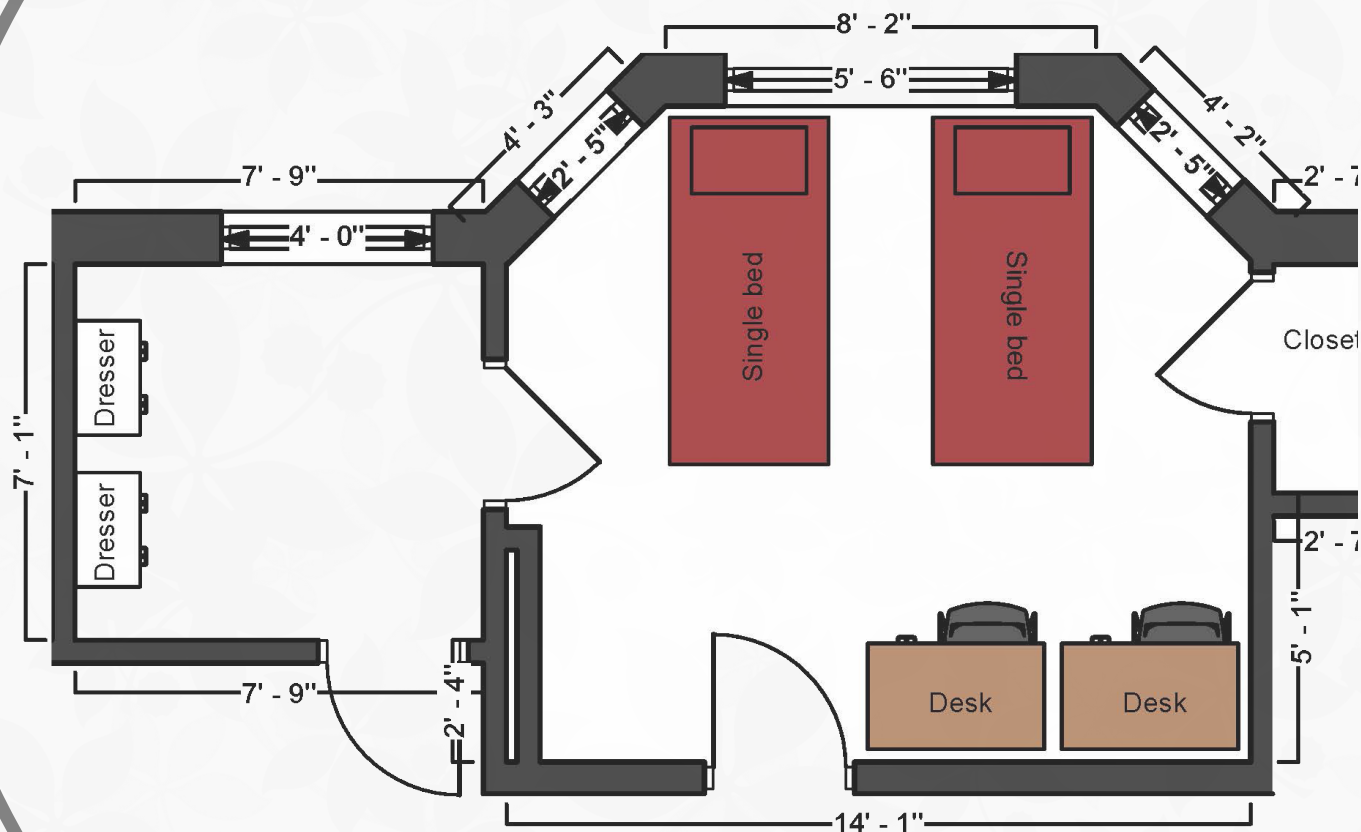

Bed

Mattress
Twin XL 80" L x 36" W

Frame 82" L x 36" W

Space Under Bed 11" to 14"
floor to base

Desk

Dimensions 42" W x 24" L x 32" H

Writing Surface 40" W x 22" L

Drawer 14" W x 22" L x 4" H

Storage

Closet Space varies by room

Wardrobe 34" W x 18" L x 56" H

German House

2/room w/corridor bath

THE OHIO STATE UNIVERSITY

OFFICE OF STUDENT LIFE