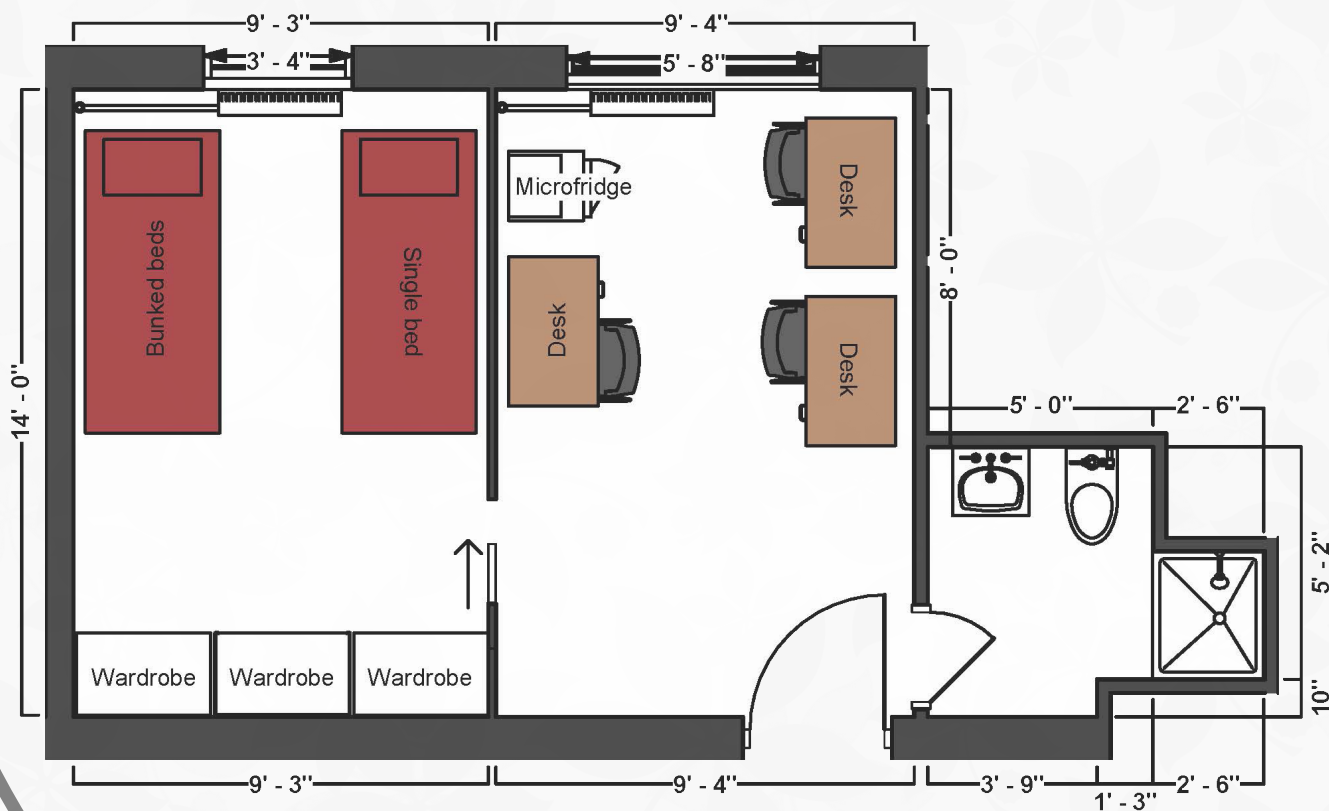

## Bed

Mattress Twin XL	80" L x 36" W
Frame	86" L x 38" W
Space Under Bed	28" to 32" floor to base

## Desk

Dimensions	42" W x 24" L x 32" H
Writing Surface	40" W x 22" L
Drawer	14" W x 21" L x 1" H
Open Shelves (2)	14" W x 21" L x 8" H each

## Wardrobe

Top Shelf	18" W x 22" L x 8" H
Hanging Bar	33" H
Storage	18" W x 20" L x 8" H

# Halloran House

3/suite w/bath  
& a/c (Rate II)

THE OHIO STATE UNIVERSITY

OFFICE OF STUDENT LIFE