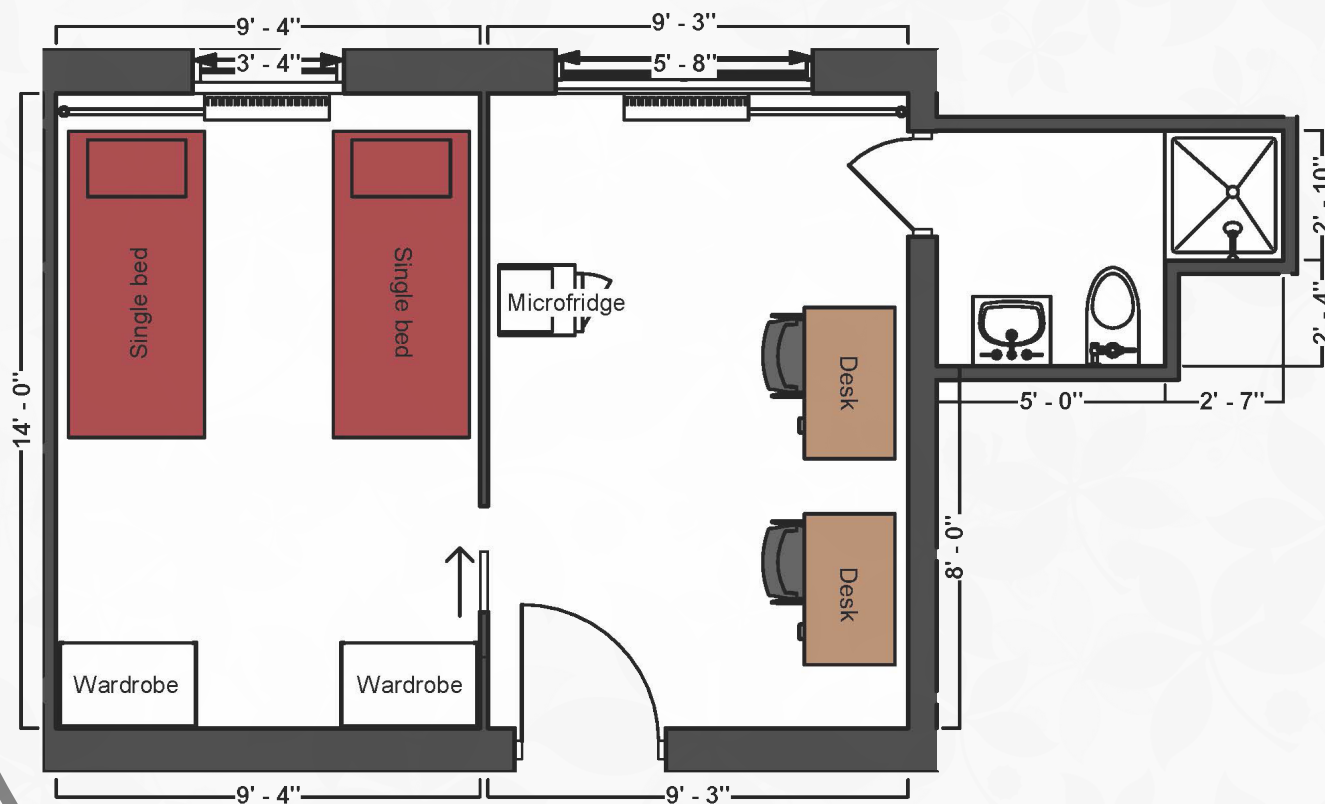

Bed

Mattress Twin XL	80" L x 36" W
Frame	86" L x 38" W
Space Under Bed	28" to 32" floor to base

Desk

Dimensions	42" W x 24" L x 32" H
Writing Surface	40" W x 22" L
Drawer	14" W x 21" L x 1" H
Open Shelves (2)	14" W x 21" L x 8" H each

Wardrobe

Top Shelf	18" W x 22" L x 8" H
Hanging Bar	33" H
Storage	18" W x 20" L x 8" H

Halloran House

2/superdouble
w/bath & a/c (Rate I)

THE OHIO STATE UNIVERSITY

OFFICE OF STUDENT LIFE