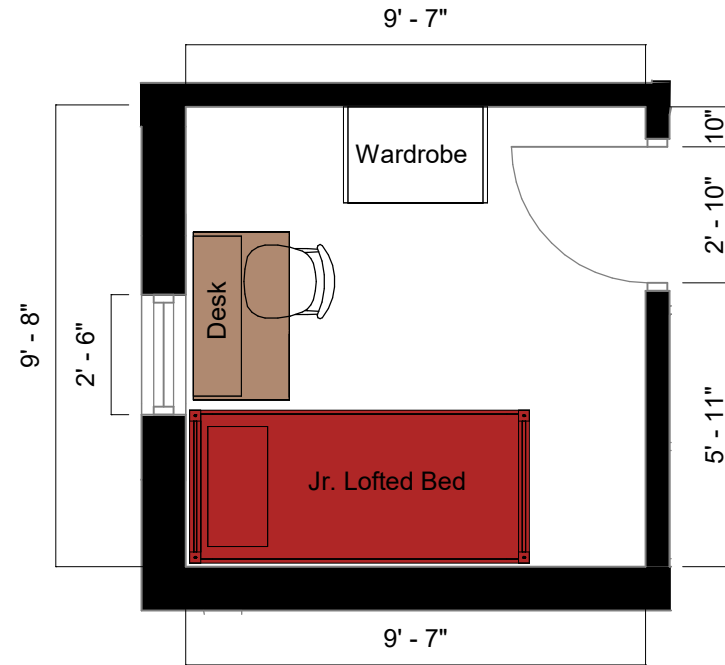

## Bed

Mattress  
Twin XL 80"L x 36"W x 8"H

Frame 82"L x 36"W

Space Under Bed 10" to 14"  
floor to base

## Desk

Dimensions 42"W x 24"L x 32"H

Writing Surface 40"W x 22"L

Drawer 14"W x 21"L x 4"H

Open Shelves (2) 14"W x 21"L x 8"H  
each

## Wardrobe

Top Shelf 34"W x 22"L x 8"H

Hanging Bar 33"H

Storage 18"W x 20"L x 8"H

# Hanley House

1/room w/corridor bath  
and a/c

THE OHIO STATE UNIVERSITY  
OFFICE OF STUDENT LIFE